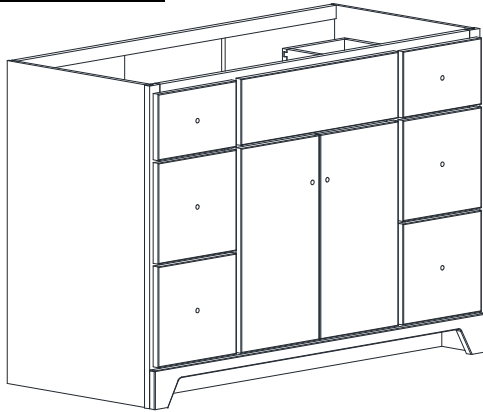

# VANITY SPECIFICATIONS

## Premier Overlay Collections Ashford, Gentry, Lambiere, Yorkshire, and Zephyr

Cabinet height is 33 1/2". All dimensions are shown in inches rounded up or down to the nearest 1/8".  
Available in 18" deep, depth does not include doors and drawer fronts which add 3/4".