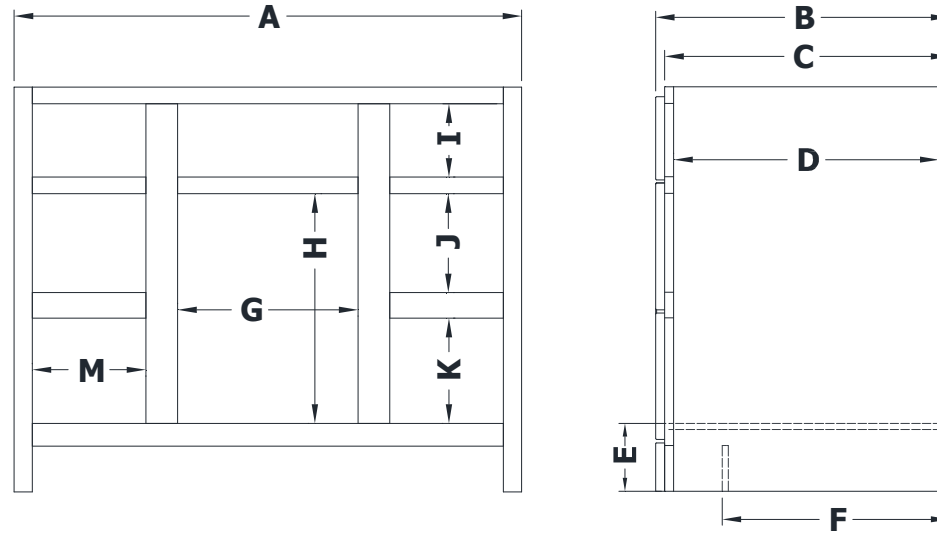

# VANITY SPECIFICATIONS

## Premier Overlay Collections Ashford, Gentry, Lambiere, Yorkshire, and Zephyr

Cabinet height is 33 1/2". All dimensions are shown in inches rounded up or down to the nearest 1/8".  
Available in 18" deep, depth does not include doors and drawer fronts which add 3/4".

Model	A	B	C	D	E	F	G	H	I	J	K	M
BD4821E	48"	21 3/4"	21"	19 1/4"	5 3/4"	5 3/4"	21"	19"	6 1/8"	8 1/4"	8 3/4"	9 3/8"
BD5421E	54"	21 3/4"	21"	19 1/4"	5 3/4"	5 3/4"	26 7/8"	19"	6 1/8"	8 1/4"	8 3/4"	9 3/8"
BD6021E	60"	21 3/4"	21"	19 1/4"	5 3/4"	5 3/4"	27 1/8"	19"	6 1/8"	8 1/4"	8 3/4"	12 3/8"
SD4821E	48"	21 3/4"	21"	19 1/4"	5 3/4"	5 3/4"	21"	19"	3 7/8"	8 1/4"	8 3/4"	9 3/8"
SD5421E	54"	21 3/4"	21"	19 1/4"	5 3/4"	5 3/4"	26 7/8"	19"	3 7/8"	8 1/4"	8 3/4"	9 3/8"
SD6021E	60"	21 3/4"	21"	19 1/4"	5 3/4"	5 3/4"	27 1/8"	19"	3 7/8"	8 1/4"	8 3/4"	12 3/8"