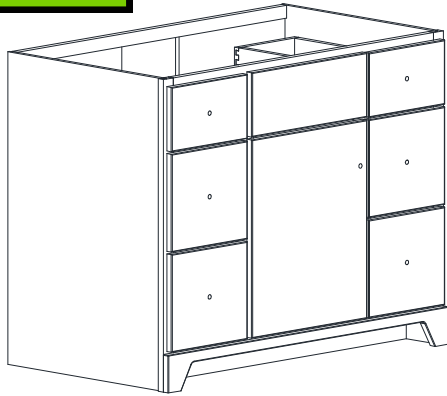

VANITY SPECIFICATIONS

Premier Overlay Collections Ashford, Gentry, Lambiere, Yorkshire, and Zephyr

3D drawing shows hinged left. For hinged right, replace the "E" in position 7 of the model number with a "G".

Cabinet height is 33 1/2". All dimensions are shown in inches rounded up or down to the nearest 1/8". Available in 18" deep, depth does not include doors and drawer fronts which add 3/4".

Model	A	B	C	D	E	F	G	H	I	J	K	M
BD4221E	42"	21 3/4"	21"	19 1/4"	5 3/4"	17 1/2"	15 1/4"	19"	6 1/8"	8 1/4"	8 3/4"	9 3/8"
BD4521E	45"	21 3/4"	21"	19 1/4"	5 3/4"	17 1/2"	12 3/8"	19"	6 1/8"	8 1/4"	8 3/4"	12 3/8"