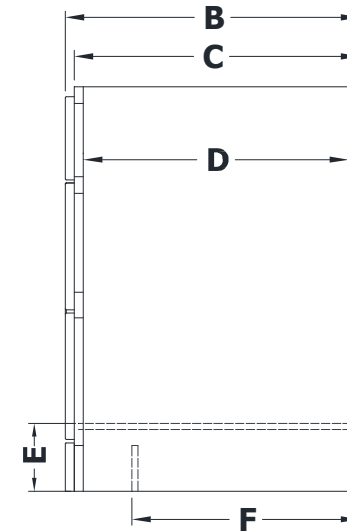

VANITY SPECIFICATIONS

Premier Overlay Collections Ashford, Gentry, Lambiere, Yorkshire, and Zephyr

3D drawing shows hinged left. For hinged right, replace the "E" in position 7 of the model number with a "G".

Cabinet height is 33 1/2". All dimensions are shown in inches rounded up or down to the nearest 1/8". Available in 18" deep, depth does not include doors and drawer fronts which add 3/4".

Model	A	B	C	D	E	F	G	H	I	J	K	M
BD4221E	42"	21 3/4"	21"	19 1/4"	5 3/4"	17 1/2"	15 1/4"	19"	6 1/8"	8 1/4"	8 3/4"	9 3/8"
BD4521E	45"	21 3/4"	21"	19 1/4"	5 3/4"	17 1/2"	12 3/8"	19"	6 1/8"	8 1/4"	8 3/4"	12 3/8"