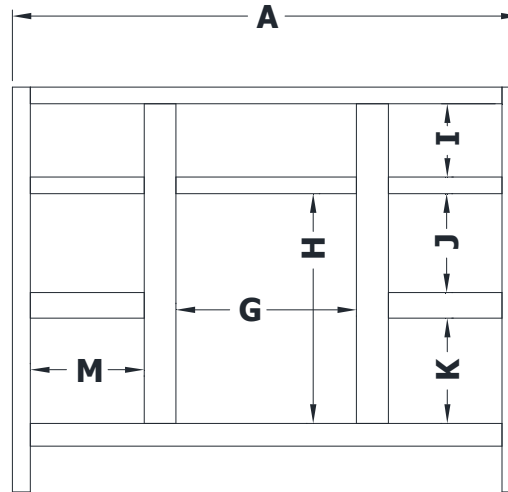

VANITY SPECIFICATIONS

Premier Overlay Collections Ashford, Gentry, Lambiere, Yorkshire, and Zephyr

3D drawing shows hinged left. For hinged right, replace the "E" in position 7 of the model number with a "G".

Cabinet height is 33 1/2". All dimensions are shown in inches rounded up or down to the nearest 1/8". Available in 18" deep, depth does not include doors and drawer fronts which add 3/4".

Model	A	B	C	D	E	F	G	H	I	J	K	M
BD4221E	42"	21 3/4"	21"	19 1/4"	5 3/4"	17 1/2"	15 1/4"	19"	6 1/8"	8 1/4"	8 3/4"	9 3/8"
BD4521E	45"	21 3/4"	21"	19 1/4"	5 3/4"	17 1/2"	12 3/8"	19"	6 1/8"	8 1/4"	8 3/4"	12 3/8"