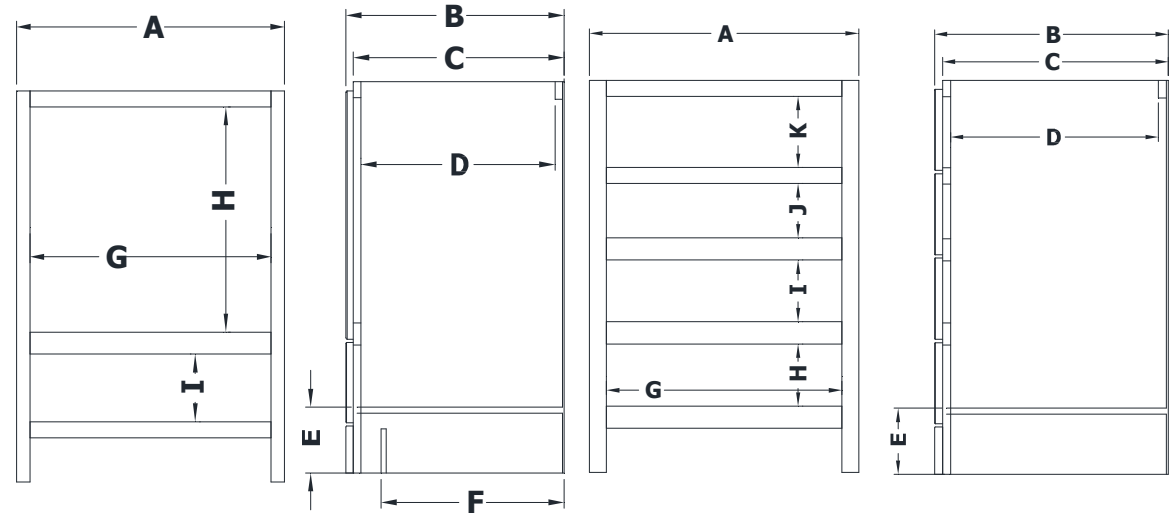

# VANITY SPECIFICATIONS

## Premier Overlay Collections Ashford, Gentry, Lambiere, Zephyr, and Yorkshire

**2 bowl 72" vanity bowl centers are 13 1/2" from each end.**

Cabinet height is 33 1/2". All dimensions are shown in inches rounded up or down to the nearest 1/8".

Also available in 16" and 18" deep, depth does not include doors and drawer fronts which add 3/4".

33", 36" and 42" models are not available in 16" depth.

Model	A	B	C	D	E	F	G	H	I	J	K
<b>2Q72211</b>											
<b>BL2721LG</b>	27"	21 3/4"	21"	19 1/4"	5 3/4"	17 1/2"	24 1/4"	19 1/4"	5 3/4"	NA	NA
<b>AE1821N</b>	18"	21 3/4"	21"	19 1/4"	5 3/4"	NA	15 1/4"	5 1/4"	5 1/4"	4 5/8"	6 1/8"
<b>BL2721RG</b>	27"	21 3/4"	21"	19 1/4"	5 3/4"	17 1/2"	24 1/4"	19 1/4"	5 3/4"	NA	NA