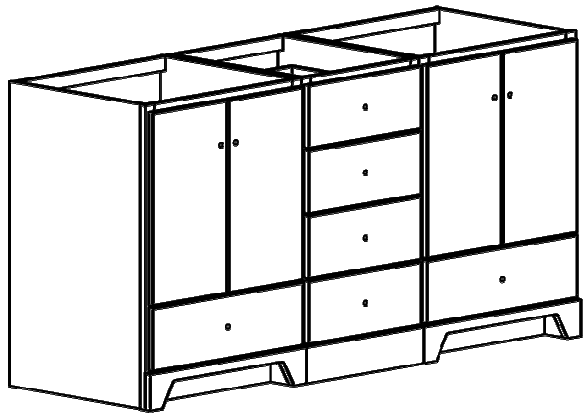

# VANITY SPECIFICATIONS

## Premier Overlay Collections Ashford, Gentry, Lambiere, Zephyr, and Yorkshire

**2 bowl 72" vanity bowl centers are 13 1/2" from each end.**

Cabinet height is 33 1/2". All dimensions are shown in inches rounded up or down to the nearest 1/8".

Also available in 16" and 18" deep, depth does not include doors and drawer fronts which add 3/4".

33", 36" and 42" models are not available in 16" depth.

Model	A	B	C	D	E	F	G	H	I	J	K
<b>2Q72211</b>											
<b>BL2721LG</b>	27"	21 3/4"	21"	19 1/4"	5 3/4"	17 1/2"	24 1/4"	19 1/4"	5 3/4"	NA	NA
<b>AE1821N</b>	18"	21 3/4"	21"	19 1/4"	5 3/4"	NA	15 1/4"	5 1/4"	5 1/4"	4 5/8"	6 1/8"
<b>BL2721RG</b>	27"	21 3/4"	21"	19 1/4"	5 3/4"	17 1/2"	24 1/4"	19 1/4"	5 3/4"	NA	NA