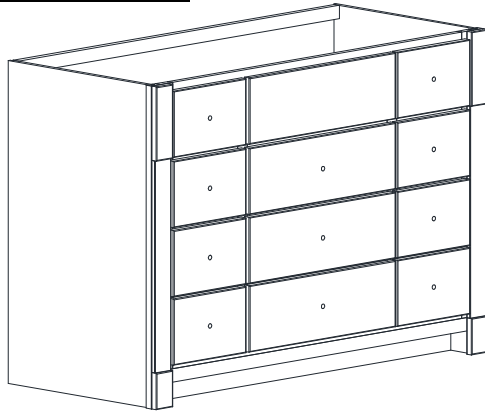

# CHEST DRAWER VANITY SPECIFICATIONS

## Premier Molding Overlay Collections Estate, Fireside, Heirloom, and Nottingham

Cabinet height is 33 1/2". All dimensions are shown in inches rounded up or down to the nearest 1/8".  
Also available in 18" and 24" deep, depth does not include doors and drawer fronts which add 3/4".  
The top middle drawer is a false front.