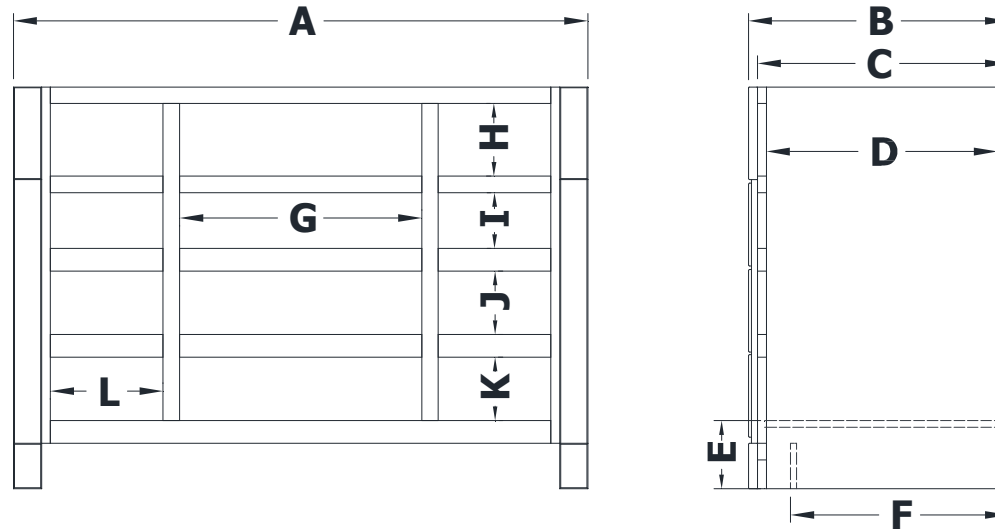

# CHEST DRAWER VANITY SPECIFICATIONS

## Premier Molding Overlay Collections Estate, Fireside, Heirloom, and Nottingham

Cabinet height is 33 1/2". All dimensions are shown in inches rounded up or down to the nearest 1/8".  
Also available in 18" and 24" deep, depth does not include doors and drawer fronts which add 3/4".  
The top middle drawer is a false front.

Model	A	B	C	D	E	F	G	H	I	J	K	L
PE4821E	48"	21 3/4"	21"	19 1/4"	5 3/4"	18 3/8"	20"	6 1/8"	4 5/8"	5 1/4"	5 1/4"	9 3/8"