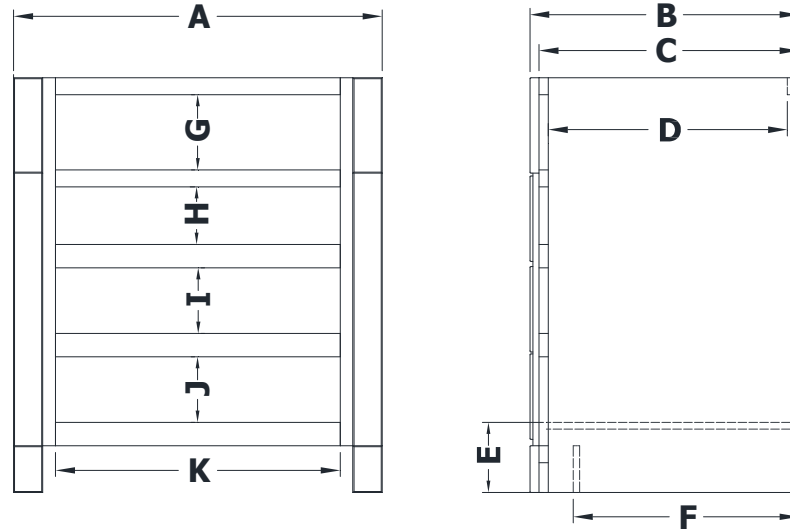

# CHEST DRAWER VANITY SPECIFICATIONS

## Premier Molding Overlay Collections Estate, Fireside, Heirloom, and Nottingham

Cabinet height is 33 1/2". All dimensions are shown in inches rounded up or down to the nearest 1/8".  
Also available in 18" and 24" deep, depth does not include doors and drawer fronts which add 3/4".  
The top drawer is a pipe chase drawer.

Model	A	B	C	D	E	F	G	H	I	J	K
PE4221-	42"	21 3/4"	21"	19 1/4"	5 3/4"	18 3/8"	6 1/8"	4 5/8"	5 1/4"	5 1/4"	35"