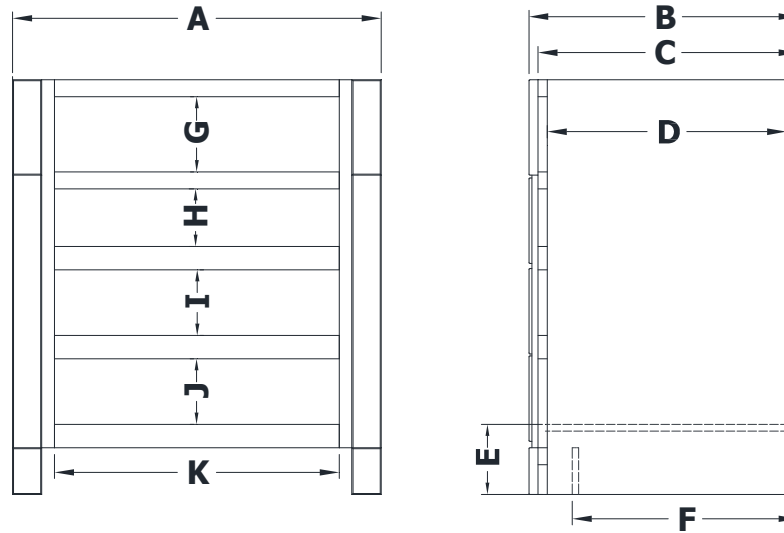

CHEST DRAWER VANITY SPECIFICATIONS

Premier Molding Overlay Collections Estate, Fireside, Heirloom, and Nottingham

Cabinet height is 33 1/2". All dimensions are shown in inches rounded up or down to the nearest 1/8".
 Also available in 18" and 24" deep, depth does not include doors and drawer fronts which add 3/4".
 The top drawer is a false front.

Model	A	B	C	D	E	F	G	H	I	J	K
PE2421-	24"	21 3/4"	21"	19 1/4"	5 3/4"	18 3/8"	6 1/8"	4 5/8"	5 1/4"	5 1/4"	17 1/8"
PE2721-	27"	21 3/4"	21"	19 1/4"	5 3/4"	18 3/8"	6 1/8"	4 5/8"	5 1/4"	5 1/4"	20"
PE3021-	30"	21 3/4"	21"	19 1/4"	5 3/4"	18 3/8"	6 1/8"	4 5/8"	5 1/4"	5 1/4"	23"
PE3321-	33"	21 3/4"	21"	19 1/4"	5 3/4"	18 3/8"	6 1/8"	4 5/8"	5 1/4"	5 1/4"	26"
PE3621-	36"	21 3/4"	21"	19 1/4"	5 3/4"	18 3/8"	6 1/8"	4 5/8"	5 1/4"	5 1/4"	29"