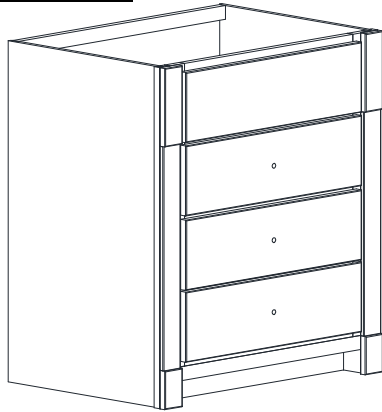

CHEST DRAWER VANITY SPECIFICATIONS

Premier Molding Overlay Collections Estate, Fireside, Heirloom, and Nottingham

Cabinet height is 33 1/2". All dimensions are shown in inches rounded up or down to the nearest 1/8".
 Also available in 18" and 24" deep, depth does not include doors and drawer fronts which add 3/4".
 The top drawer is a false front.

Model	A	B	C	D	E	F	G	H	I	J	K
PE2421-	24"	21 3/4"	21"	19 1/4"	5 3/4"	18 3/8"	6 1/8"	4 5/8"	5 1/4"	5 1/4"	17 1/8"
PE2721-	27"	21 3/4"	21"	19 1/4"	5 3/4"	18 3/8"	6 1/8"	4 5/8"	5 1/4"	5 1/4"	20"
PE3021-	30"	21 3/4"	21"	19 1/4"	5 3/4"	18 3/8"	6 1/8"	4 5/8"	5 1/4"	5 1/4"	23"
PE3321-	33"	21 3/4"	21"	19 1/4"	5 3/4"	18 3/8"	6 1/8"	4 5/8"	5 1/4"	5 1/4"	26"
PE3621-	36"	21 3/4"	21"	19 1/4"	5 3/4"	18 3/8"	6 1/8"	4 5/8"	5 1/4"	5 1/4"	29"