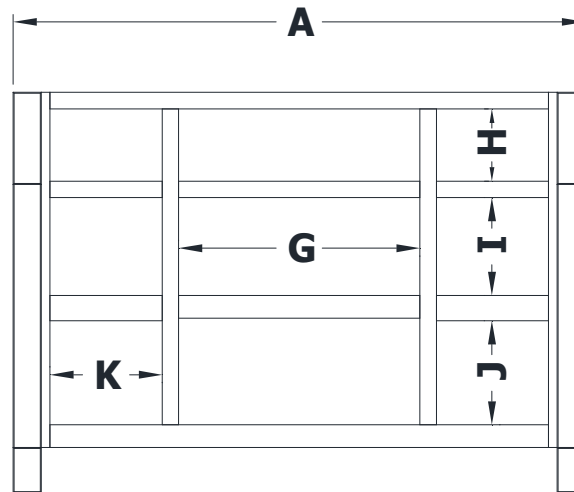

CHEST DRAWER VANITY SPECIFICATIONS

Premier Molding Overlay Collections Estate, Fireside, Heirloom, and Nottingham

Cabinet height is 33 1/2". All dimensions are shown in inches rounded up or down to the nearest 1/8".

Also available in 18" and 24" deep, depth does not include doors and drawer fronts which add 3/4".

The top middle drawer is a false front.

Model	A	B	C	D	E	F	G	H	I	J	K
PD4821E	48"	21 3/4"	21"	19 1/4"	5 3/4"	18 3/8"	20"	6 1/8"	8 1/4"	8 3/4"	9 3/8"