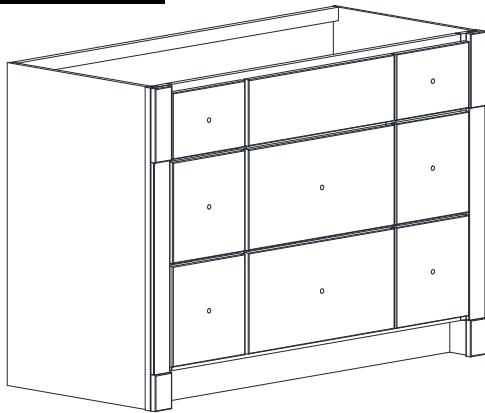

CHEST DRAWER VANITY SPECIFICATIONS

Premier Molding Overlay Collections Estate, Fireside, Heirloom, and Nottingham

Cabinet height is 33 1/2". All dimensions are shown in inches rounded up or down to the nearest 1/8".

Also available in 18" and 24" deep, depth does not include doors and drawer fronts which add 3/4".

The top middle drawer is a false front.

Model	A	B	C	D	E	F	G	H	I	J	K
PD4821E	48"	21 3/4"	21"	19 1/4"	5 3/4"	18 3/8"	20"	6 1/8"	8 1/4"	8 3/4"	9 3/8"