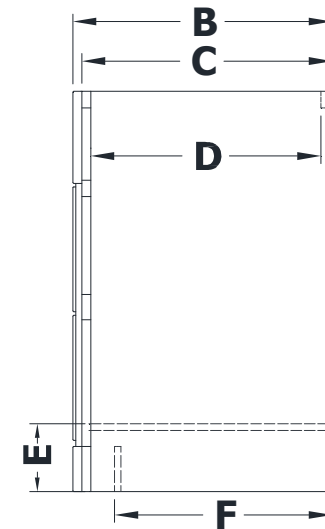

CHEST DRAWER VANITY SPECIFICATIONS

Premier Molding Overlay Collections Estate, Fireside, Heirloom, and Nottingham

Cabinet height is 33 1/2". All dimensions are shown in inches rounded up or down to the nearest 1/8".

Also available in 18" and 24" deep, depth does not include doors and drawer fronts which add 3/4".

The top middle drawer is a false front.

Model	A	B	C	D	E	F	G	H	I	J	K
PD4821E	48"	21 3/4"	21"	19 1/4"	5 3/4"	18 3/8"	20"	6 1/8"	8 1/4"	8 3/4"	9 3/8"