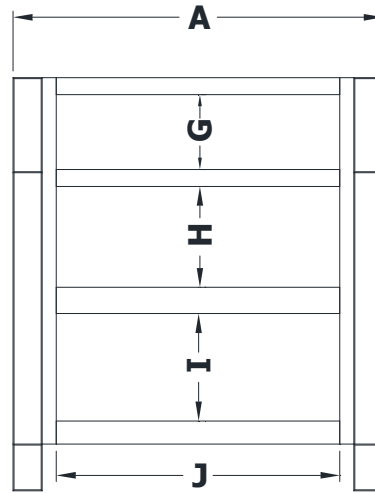

# CHEST DRAWER VANITY SPECIFICATIONS

## Premier Molding Overlay Collections Estate, Fireside, Heirloom, and Nottingham

Cabinet height is 33 1/2". All dimensions are shown in inches rounded up or down to the nearest 1/8".  
 Also available in 18" and 24" deep, depth does not include doors and drawer fronts which add 3/4".  
 The top drawer is a pipe chase drawer.

Model	A	B	C	D	E	F	G	H	I	J
PD4221-	42"	21 3/4"	21"	19 1/4"	5 3/4"	18 3/8"	6 1/8"	8 1/4"	8 3/4"	35"