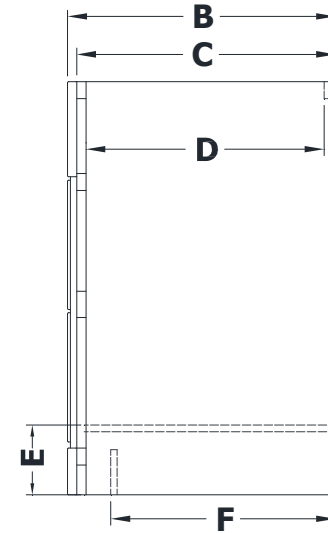

# CHEST DRAWER VANITY SPECIFICATIONS

## Premier Molding Overlay Collections Estate, Fireside, Heirloom, and Nottingham

Cabinet height is 33 1/2". All dimensions are shown in inches rounded up or down to the nearest 1/8".  
 Also available in 18" and 24" deep, depth does not include doors and drawer fronts which add 3/4".  
 The top drawer is a pipe chase drawer.

Model	A	B	C	D	E	F	G	H	I	J
PD4221-	42"	21 3/4"	21"	19 1/4"	5 3/4"	18 3/8"	6 1/8"	8 1/4"	8 3/4"	35"