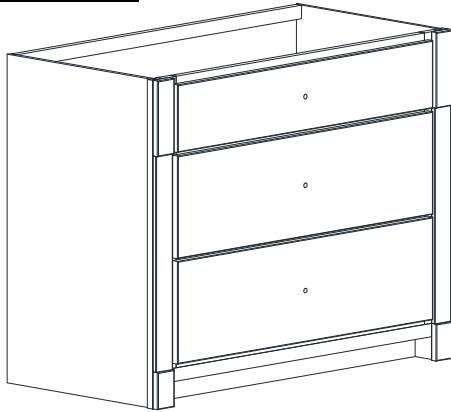

# CHEST DRAWER VANITY SPECIFICATIONS

## Premier Molding Overlay Collections Estate, Fireside, Heirloom, and Nottingham

Cabinet height is 33 1/2". All dimensions are shown in inches rounded up or down to the nearest 1/8".  
 Also available in 18" and 24" deep, depth does not include doors and drawer fronts which add 3/4".  
 The top drawer is a pipe chase drawer.