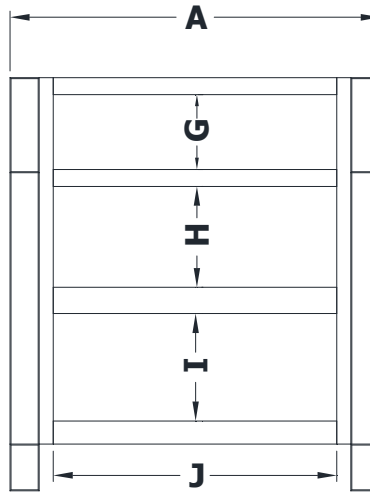

CHEST DRAWER VANITY SPECIFICATIONS

Premier Molding Overlay Collections Estate, Fireside, Heirloom, and Nottingham

Cabinet height is 33 1/2". All dimensions are shown in inches rounded up or down to the nearest 1/8".
Also available in 18" and 24" deep, depth does not include doors and drawer fronts which add 3/4".
The top drawer is a false front.

Model	A	B	C	D	E	F	G	H	I	J
PD2421-	24"	21 3/4"	21"	19 1/4"	5 3/4"	18 3/8"	6 1/8"	8 1/4"	8 3/4"	17 1/8"
PD2721-	27"	21 3/4"	21"	19 1/4"	5 3/4"	18 3/8"	6 1/8"	8 1/4"	8 3/4"	20"
PD3021-	30"	21 3/4"	21"	19 1/4"	5 3/4"	18 3/8"	6 1/8"	8 1/4"	8 3/4"	23"
PD3321-	33"	21 3/4"	21"	19 1/4"	5 3/4"	18 3/8"	6 1/8"	8 1/4"	8 3/4"	26"
PD3621-	36"	21 3/4"	21"	19 1/4"	5 3/4"	18 3/8"	6 1/8"	8 1/4"	8 3/4"	29"