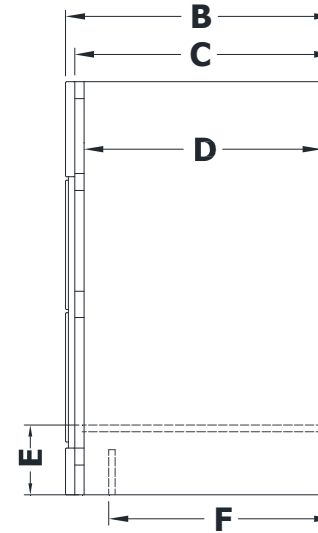

CHEST DRAWER VANITY SPECIFICATIONS

Premier Molding Overlay Collections Estate, Fireside, Heirloom, and Nottingham

Cabinet height is 33 1/2". All dimensions are shown in inches rounded up or down to the nearest 1/8".
Also available in 18" and 24" deep, depth does not include doors and drawer fronts which add 3/4".
The top drawer is a false front.

Model	A	B	C	D	E	F	G	H	I	J
PD2421-	24"	21 3/4"	21"	19 1/4"	5 3/4"	18 3/8"	6 1/8"	8 1/4"	8 3/4"	17 1/8"
PD2721-	27"	21 3/4"	21"	19 1/4"	5 3/4"	18 3/8"	6 1/8"	8 1/4"	8 3/4"	20"
PD3021-	30"	21 3/4"	21"	19 1/4"	5 3/4"	18 3/8"	6 1/8"	8 1/4"	8 3/4"	23"
PD3321-	33"	21 3/4"	21"	19 1/4"	5 3/4"	18 3/8"	6 1/8"	8 1/4"	8 3/4"	26"
PD3621-	36"	21 3/4"	21"	19 1/4"	5 3/4"	18 3/8"	6 1/8"	8 1/4"	8 3/4"	29"