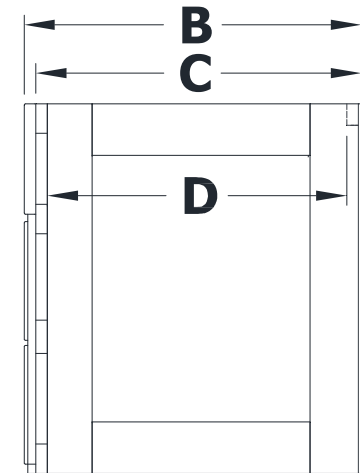

WALL MOUNT VANITY SPECIFICATIONS

Premier Molding Overlay Collections Heirloom

Cabinet height is 23 3/4". All dimensions are shown in inches rounded up or down to the nearest 1/8".

Also available in 18" deep, depth does not include doors and drawer fronts which add 3/4".

Model	A	B	C	D	E	F	G	H	I	J
JW4821E	48"	21 3/4"	21"	19 1/4"	9 3/8"	20 1/4"	4 5/8"	5 5/8"	5 3/4"	9 3/8"