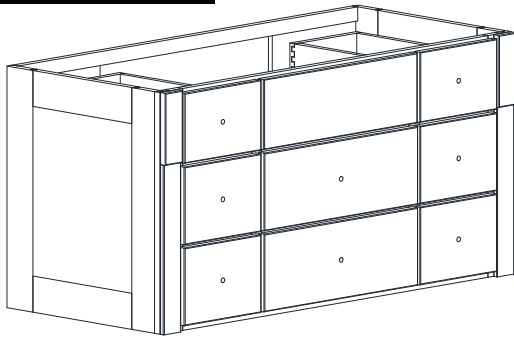

WALL MOUNT VANITY SPECIFICATIONS

Premier Molding Overlay Collections Heirloom

Cabinet height is 23 3/4". All dimensions are shown in inches rounded up or down to the nearest 1/8".

Also available in 18" deep, depth does not include doors and drawer fronts which add 3/4".

Model	A	B	C	D	E	F	G	H	I	J
JW4821E	48"	21 3/4"	21"	19 1/4"	9 3/8"	20 1/4"	4 5/8"	5 5/8"	5 3/4"	9 3/8"