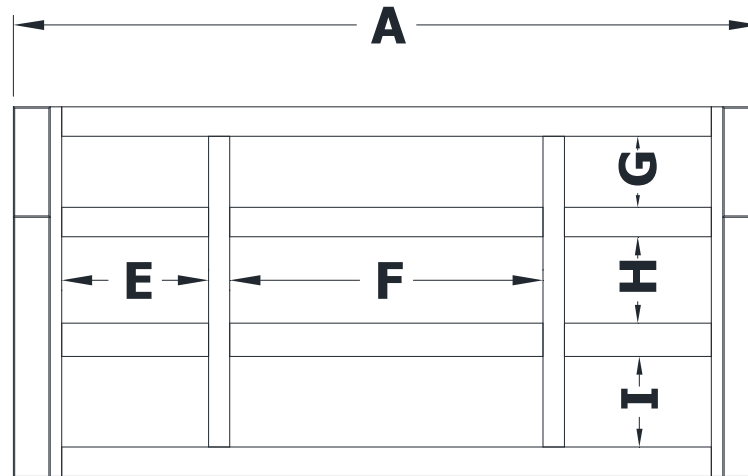

WALL MOUNT VANITY SPECIFICATIONS

Premier Molding Overlay Collections Heirloom

Cabinet height is 23 3/4". All dimensions are shown in inches rounded up or down to the nearest 1/8".

Also available in 18" deep, depth does not include doors and drawer fronts which add 3/4".

Model	A	B	C	D	E	F	G	H	I	J
JW4821E	48"	21 3/4"	21"	19 1/4"	9 3/8"	20 1/4"	4 5/8"	5 5/8"	5 3/4"	9 3/8"