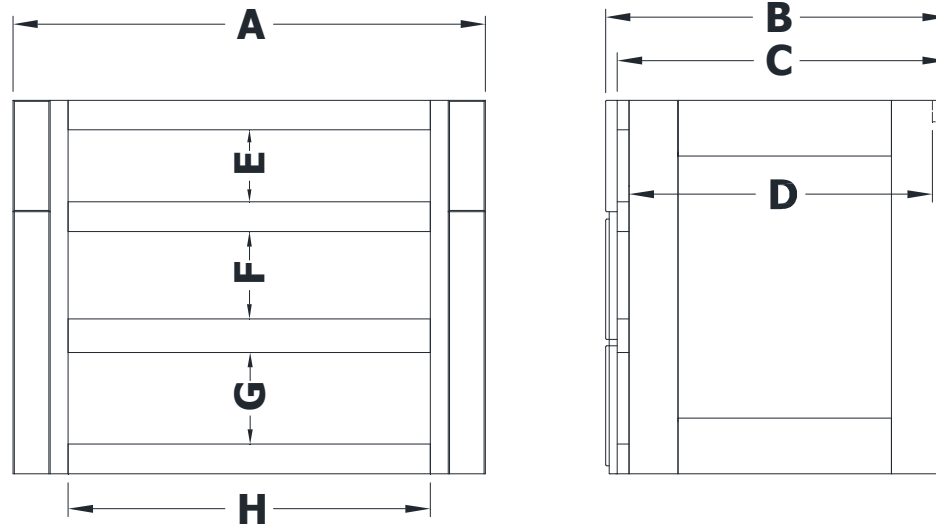

WALL MOUNT VANITY SPECIFICATIONS

Premier Molding Overlay Collections Heirloom

Cabinet height is 23 3/4". All dimensions are shown in inches rounded up or down to the nearest 1/8".

Also available in 18" deep, depth does not include doors and drawer fronts which add 3/4".

Model	A	B	C	D	E	F	G	H
JW2421-	24"	21 3/4"	21"	19 1/4"	4 5/8"	5 5/8"	5 3/4"	17 1/8"
JW2721-	27"	21 3/4"	21"	19 1/4"	4 5/8"	5 5/8"	5 3/4"	20 1/4"
JW3021-	30"	21 3/4"	21"	19 1/4"	4 5/8"	5 5/8"	5 3/4"	23"
JW3621-	36"	21 3/4"	21"	19 1/4"	4 5/8"	5 5/8"	5 3/4"	28 1/4"