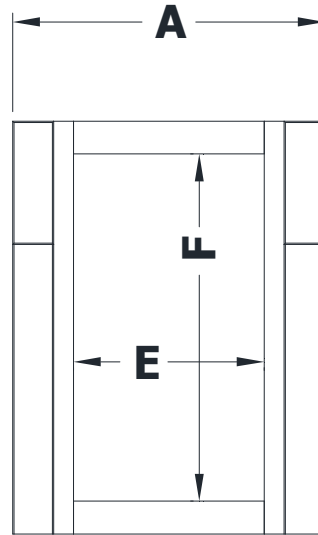

WALL MOUNT VANITY SPECIFICATIONS

Premier Molding Overlay Collections Heirloom

3D drawing shows hinged left. For hinged right, replace the "P" in position 7 of the model number with a "G".

Cabinet height is 23 3/4". All dimensions are shown in inches rounded up or down to the nearest 1/8". Also available in 18" deep, depth does not include doors and drawer fronts which add 3/4".

Model	A	B	C	D	E	F
JF1521P	15"	21 3/4"	21"	19 1/4"	8"	20"
JF1821P	18"	21 3/4"	21"	19 1/4"	11"	20"