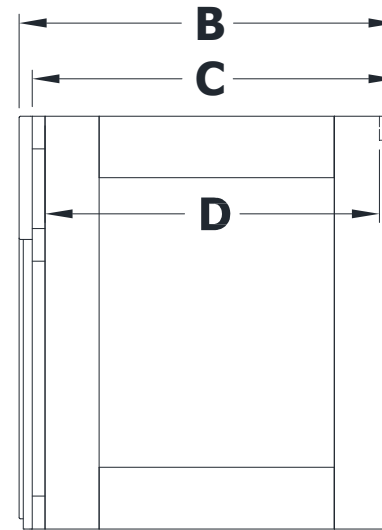

WALL MOUNT VANITY SPECIFICATIONS

Premier Molding Overlay Collections Heirloom

3D drawing shows hinged left. For hinged right, replace the "P" in position 7 of the model number with a "G".

Cabinet height is 23 3/4". All dimensions are shown in inches rounded up or down to the nearest 1/8". Also available in 18" deep, depth does not include doors and drawer fronts which add 3/4".

Model	A	B	C	D	E	F
JF1521P	15"	21 3/4"	21"	19 1/4"	8"	20"
JF1821P	18"	21 3/4"	21"	19 1/4"	11"	20"