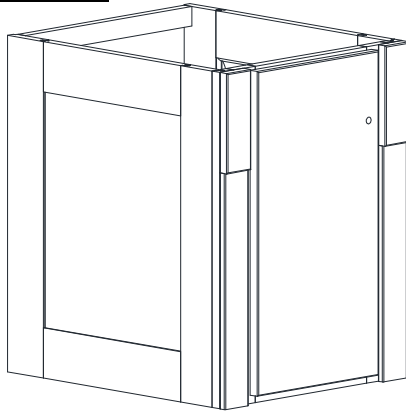

WALL MOUNT VANITY SPECIFICATIONS

Premier Molding Overlay Collections Heirloom

3D drawing shows hinged left. For hinged right, replace the "P" in position 7 of the model number with a "G".

Cabinet height is 23 3/4". All dimensions are shown in inches rounded up or down to the nearest 1/8". Also available in 18" deep, depth does not include doors and drawer fronts which add 3/4".

Model	A	B	C	D	E	F
JF1521P	15"	21 3/4"	21"	19 1/4"	8"	20"
JF1821P	18"	21 3/4"	21"	19 1/4"	11"	20"