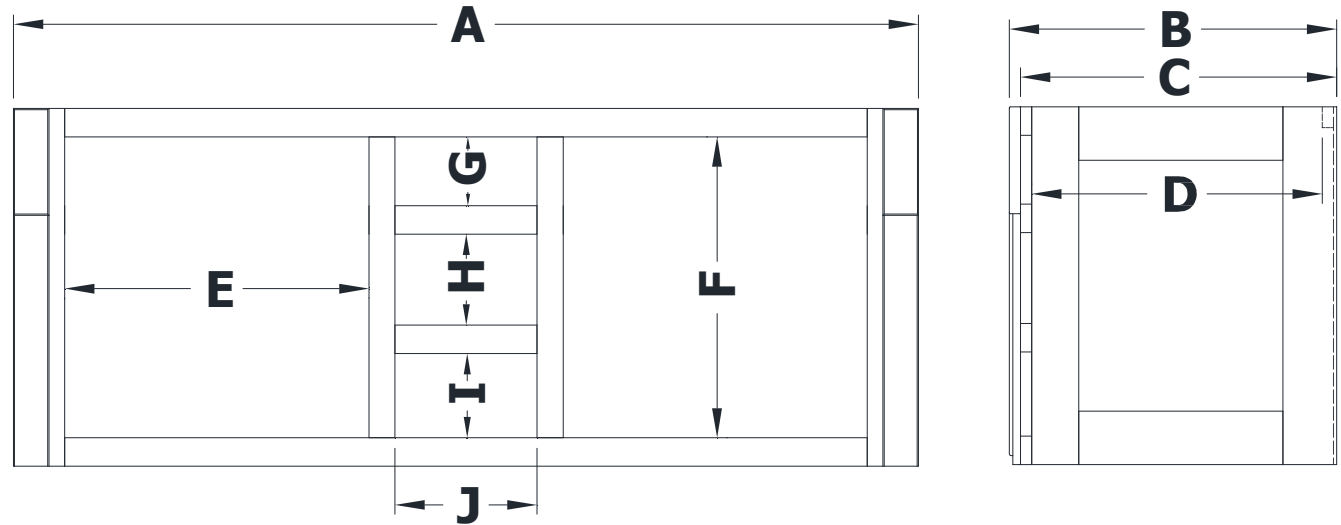

# WALL MOUNT VANITY SPECIFICATIONS

## Premier Molding Overlay Collections Heirloom

Cabinet height is 23 3/4". All dimensions are shown in inches rounded up or down to the nearest 1/8".

Also available in 18" deep, depth does not include doors and drawer fronts which add 3/4".

| Model   | A   | B       | C   | D       | E      | F       | G      | H      | I      | J      |
|---------|-----|---------|-----|---------|--------|---------|--------|--------|--------|--------|
| JF6021M | 60" | 21 3/4" | 21" | 19 1/4" | 9 3/8" | 20 1/4" | 4 5/8" | 5 5/8" | 5 3/4" | 9 3/8" |