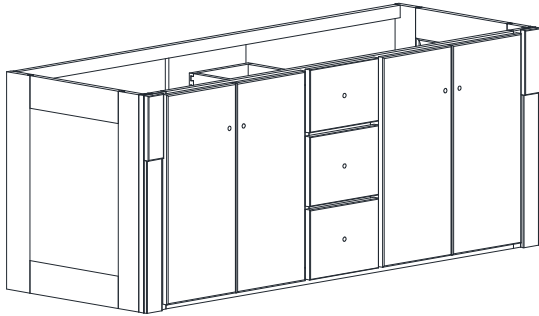

# WALL MOUNT VANITY SPECIFICATIONS

## Premier Molding Overlay Collections Heirloom

Cabinet height is 23 3/4". All dimensions are shown in inches rounded up or down to the nearest 1/8".

Also available in 18" deep, depth does not include doors and drawer fronts which add 3/4".