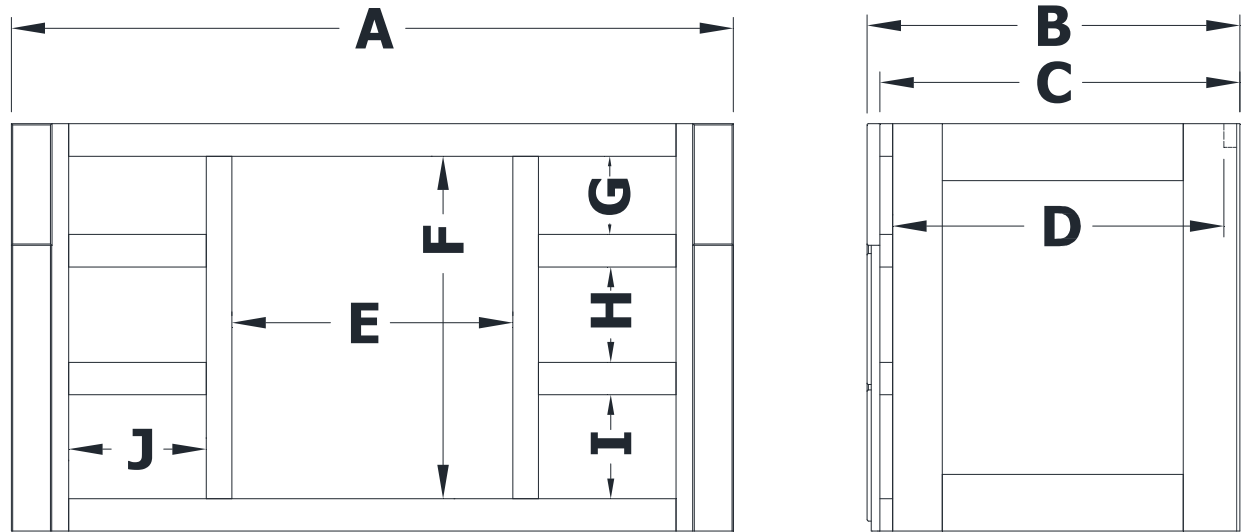

# WALL MOUNT VANITY SPECIFICATIONS

## Premier Molding Overlay Collections Heirloom

Cabinet height is 23 3/4". All dimensions are shown in inches rounded up or down to the nearest 1/8".

Also available in 18" deep, depth does not include doors and drawer fronts which add 3/4".

Model	A	B	C	D	E	F	G	H	I	J
JF4821E	48"	21 3/4"	21"	19 1/4"	16 7/8"	20"	4 5/8"	5 5/8"	5 3/4"	9 3/8"
JF5421E	54"	21 3/4"	21"	19 1/4"	19 1/2"	20"	4 5/8"	5 5/8"	5 3/4"	11"
JF6021E	60"	21 3/4"	21"	19 1/4"	21 5/8"	20"	4 5/8"	5 5/8"	5 3/4"	12 1/8"