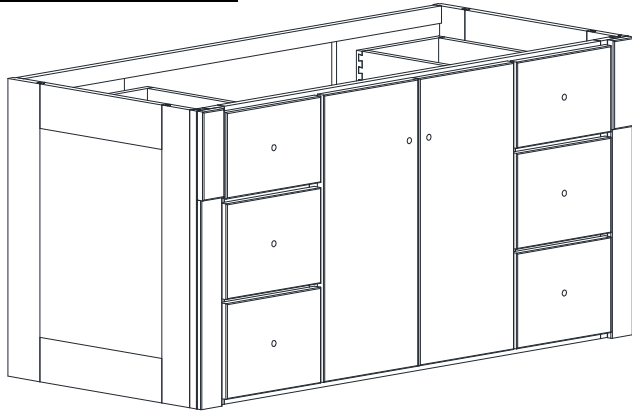

# WALL MOUNT VANITY SPECIFICATIONS

## Premier Molding Overlay Collections Heirloom

Cabinet height is 23 3/4". All dimensions are shown in inches rounded up or down to the nearest 1/8".

Also available in 18" deep, depth does not include doors and drawer fronts which add 3/4".