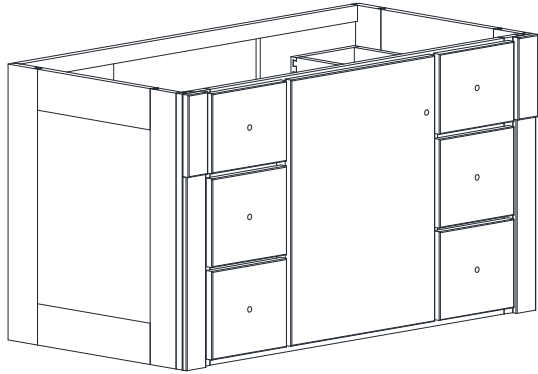

WALL MOUNT VANITY SPECIFICATIONS

Premier Molding Overlay Collections Heirloom

3D drawing shows hinged left. For hinged right, replace the "E" in position 7 of the model number with a "G".

Cabinet height is 23 3/4". All dimensions are shown in inches rounded up or down to the nearest 1/8".
Also available in 18" deep, depth does not include doors and drawer fronts which add 3/4".

Model	A	B	C	D	E	F	G	H	I	J
JF4221E	42"	21 3/4"	21"	19 1/4"	16 1/4"	20"	4 5/8"	5 5/8"	5 3/4"	8"