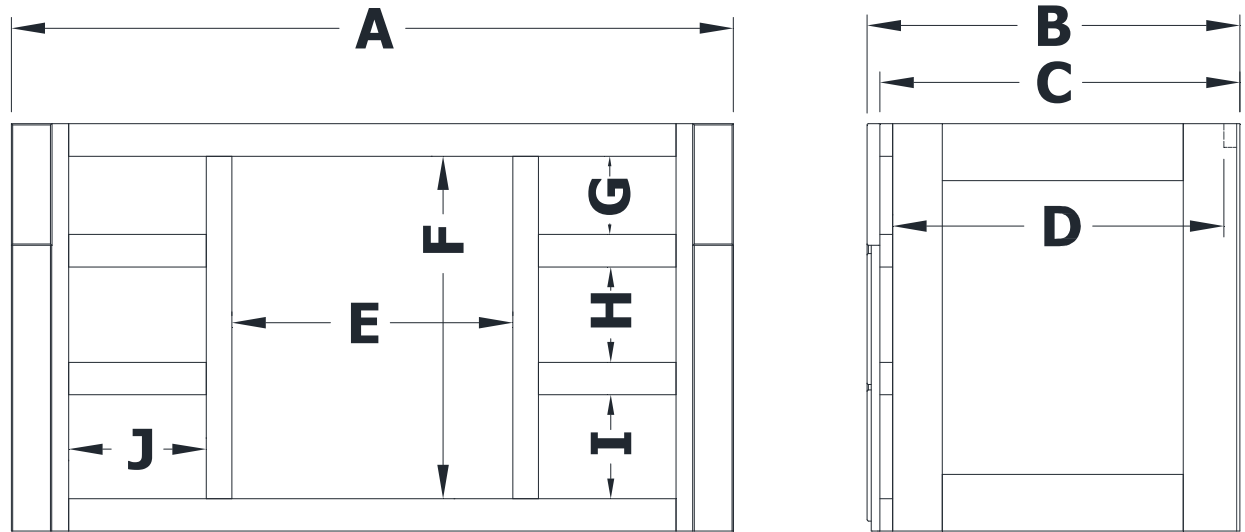

WALL MOUNT VANITY SPECIFICATIONS

Premier Molding Overlay Collections Heirloom

3D drawing shows hinged left. For hinged right, replace the "E" in position 7 of the model number with a "G".

Cabinet height is 23 3/4". All dimensions are shown in inches rounded up or down to the nearest 1/8".
Also available in 18" deep, depth does not include doors and drawer fronts which add 3/4".

Model	A	B	C	D	E	F	G	H	I	J
JF4221E	42"	21 3/4"	21"	19 1/4"	16 1/4"	20"	4 5/8"	5 5/8"	5 3/4"	8"