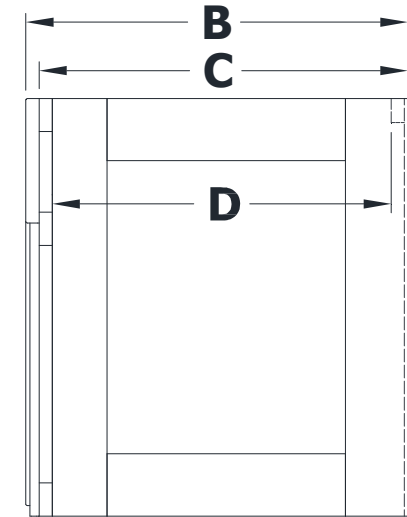

# WALL MOUNT VANITY SPECIFICATIONS

## Premier Molding Overlay Collections Heirloom

Cabinet height is 23 3/4". All dimensions are shown in inches rounded up or down to the nearest 1/8".  
Also available in 18" deep, depth does not include doors and drawer fronts which add 3/4".

Model	A	B	C	D	E	F
JF2421-	24"	21 3/4"	21"	19 1/4"	17 1/8"	20"
JF2721-	27"	21 3/4"	21"	19 1/4"	20 1/4"	20"
JF3021-	30"	21 3/4"	21"	19 1/4"	23"	20"
JF3621-	36"	21 3/4"	21"	19 1/4"	28 1/4"	20"