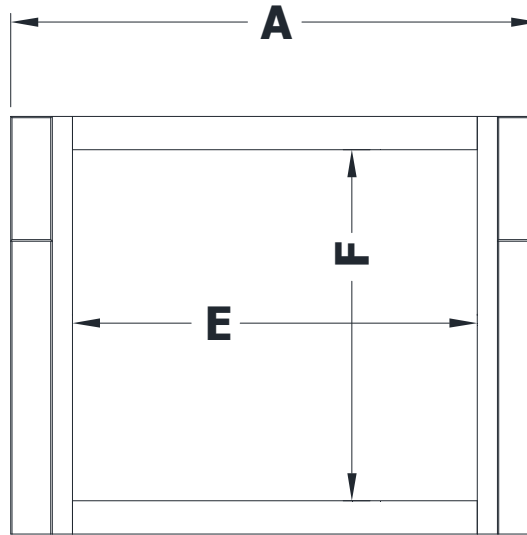

# WALL MOUNT VANITY SPECIFICATIONS

## Premier Molding Overlay Collections Heirloom

Cabinet height is 23 3/4". All dimensions are shown in inches rounded up or down to the nearest 1/8".  
Also available in 18" deep, depth does not include doors and drawer fronts which add 3/4".

Model	A	B	C	D	E	F
JF2421-	24"	21 3/4"	21"	19 1/4"	17 1/8"	20"
JF2721-	27"	21 3/4"	21"	19 1/4"	20 1/4"	20"
JF3021-	30"	21 3/4"	21"	19 1/4"	23"	20"
JF3621-	36"	21 3/4"	21"	19 1/4"	28 1/4"	20"