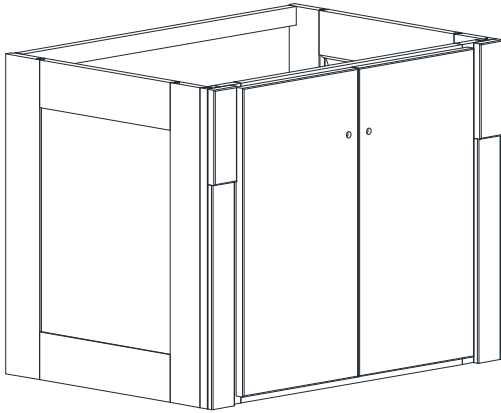

# WALL MOUNT VANITY SPECIFICATIONS

## Premier Molding Overlay Collections Heirloom

Cabinet height is 23 3/4". All dimensions are shown in inches rounded up or down to the nearest 1/8".  
Also available in 18" deep, depth does not include doors and drawer fronts which add 3/4".