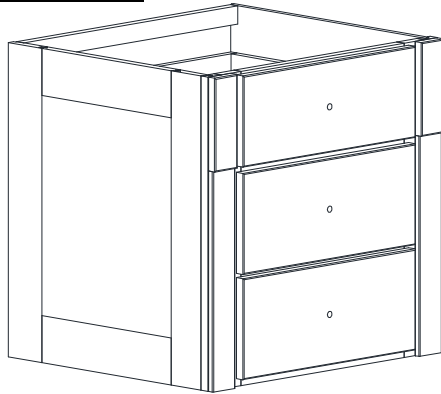

WALL MOUNT VANITY SPECIFICATIONS

Premier Molding Overlay Collections Heirloom

Cabinet height is 23 3/4". All dimensions are shown in inches rounded up or down to the nearest 1/8".

Also available in 18" deep, depth does not include doors and drawer fronts which add 3/4".

Model	A	B	C	D	E	F	G	H
JD1521-	15"	21 3/4"	21"	19 1/4"	4 5/8"	5 5/8"	5 3/4"	8"
JD1821-	18"	21 3/4"	21"	19 1/4"	4 5/8"	5 5/8"	5 3/4"	11"
JD2121-	21"	21 3/4"	21"	19 1/4"	4 5/8"	5 5/8"	5 3/4"	13 5/8"
JD2421-	24"	21 3/4"	21"	19 1/4"	4 5/8"	5 5/8"	5 3/4"	17 1/8"
JD2721-	27"	21 3/4"	21"	19 1/4"	4 5/8"	5 5/8"	5 3/4"	20 1/4"