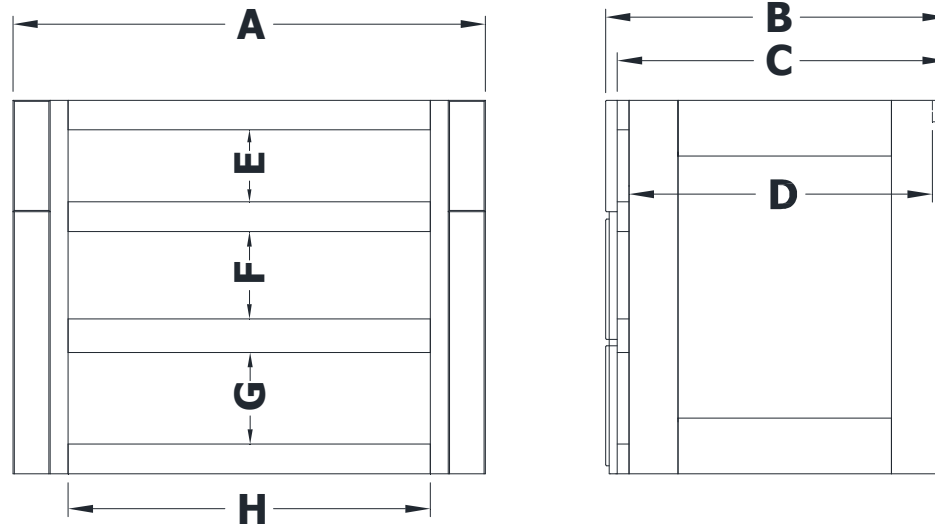

WALL MOUNT VANITY SPECIFICATIONS

Premier Molding Overlay Collections Heirloom

Cabinet height is 23 3/4". All dimensions are shown in inches rounded up or down to the nearest 1/8".

Also available in 18" deep, depth does not include doors and drawer fronts which add 3/4".

Model	A	B	C	D	E	F	G	H
JD1521-	15"	21 3/4"	21"	19 1/4"	4 5/8"	5 5/8"	5 3/4"	8"
JD1821-	18"	21 3/4"	21"	19 1/4"	4 5/8"	5 5/8"	5 3/4"	11"
JD2121-	21"	21 3/4"	21"	19 1/4"	4 5/8"	5 5/8"	5 3/4"	13 5/8"
JD2421-	24"	21 3/4"	21"	19 1/4"	4 5/8"	5 5/8"	5 3/4"	17 1/8"
JD2721-	27"	21 3/4"	21"	19 1/4"	4 5/8"	5 5/8"	5 3/4"	20 1/4"