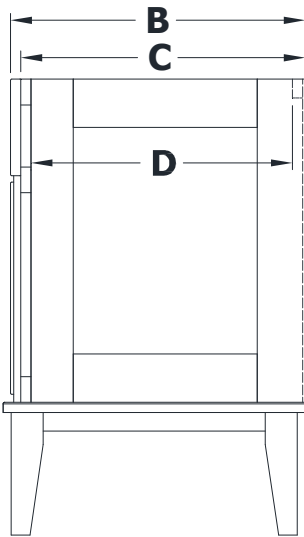

DRESSER VANITY SPECIFICATIONS

Premier Molding Overlay Collections Estate, Fireside, Heirloom, and Nottingham

3D drawing shows hinged left. For hinged right, replace the "P" in position 7 of the model number with a "G".

Cabinet height is 33 1/2". All dimensions are shown in inches rounded up or down to the nearest 1/8".
 Also available in 18" deep, depth does not include doors and drawer fronts which add 3/4".
 The dresser sill is 9 3/4" tall.

Model	A	B	C	D	E	F	G
DV2121P	21"	21 3/4"	21"	19 1/4"	14 3/8"	13 1/2"	4 5/8"