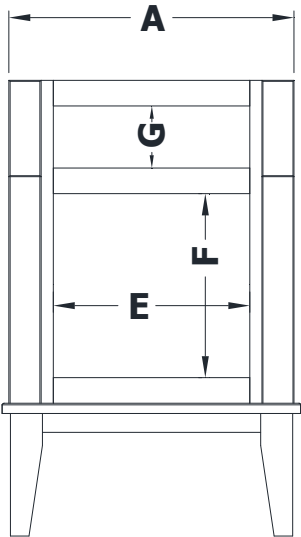

DRESSER VANITY SPECIFICATIONS

Premier Molding Overlay Collections Estate, Fireside, Heirloom, and Nottingham

3D drawing shows hinged left. For hinged right, replace the "P" in position 7 of the model number with a "G".

Cabinet height is 33 1/2". All dimensions are shown in inches rounded up or down to the nearest 1/8".
 Also available in 18" deep, depth does not include doors and drawer fronts which add 3/4".
 The dresser sill is 9 3/4" tall.

Model	A	B	C	D	E	F	G
DV2121P	21"	21 3/4"	21"	19 1/4"	14 3/8"	13 1/2"	4 5/8"