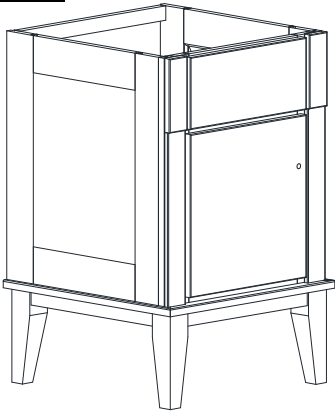

DRESSER VANITY SPECIFICATIONS

Premier Molding Overlay Collections Estate, Fireside, Heirloom, and Nottingham

3D drawing shows hinged left. For hinged right, replace the "P" in position 7 of the model number with a "G".

Cabinet height is 33 1/2". All dimensions are shown in inches rounded up or down to the nearest 1/8".
 Also available in 18" deep, depth does not include doors and drawer fronts which add 3/4".
 The dresser sill is 9 3/4" tall.

Model	A	B	C	D	E	F	G
DV2121P	21"	21 3/4"	21"	19 1/4"	14 3/8"	13 1/2"	4 5/8"