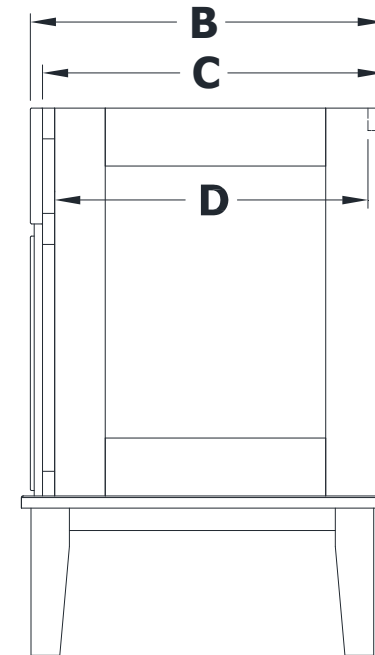

DRESSER VANITY SPECIFICATIONS

Premier Molding Overlay Collections Estate, Fireside, Heirloom, and Nottingham

Cabinet height is 33 1/2". All dimensions are shown in inches rounded up or down to the nearest 1/8".

Also available in 18" deep, depth does not include doors and drawer fronts which add 3/4".

The dresser sill is 9 3/4" tall.

Model	A	B	C	D	E	F	G	H
DV4221E	42"	21 3/4"	21"	19 1/4"	35 1/4"	13 1/2"	4 5/8"	8"