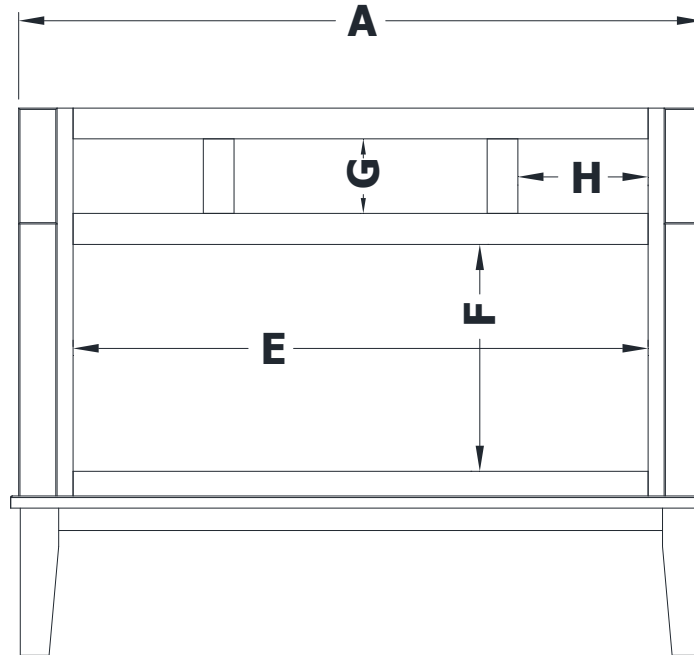

DRESSER VANITY SPECIFICATIONS

Premier Molding Overlay Collections Estate, Fireside, Heirloom, and Nottingham

Cabinet height is 33 1/2". All dimensions are shown in inches rounded up or down to the nearest 1/8".

Also available in 18" deep, depth does not include doors and drawer fronts which add 3/4".

The dresser sill is 9 3/4" tall.

Model	A	B	C	D	E	F	G	H
DV4221E	42"	21 3/4"	21"	19 1/4"	35 1/4"	13 1/2"	4 5/8"	8"