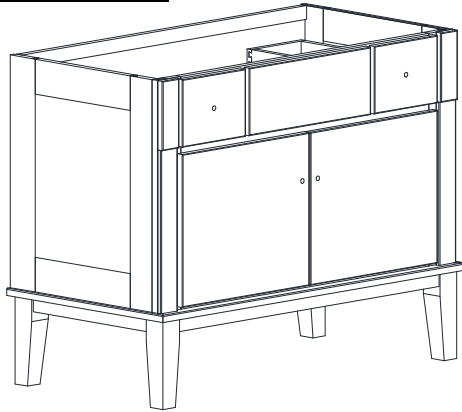

DRESSER VANITY SPECIFICATIONS

Premier Molding Overlay Collections Estate, Fireside, Heirloom, and Nottingham

Cabinet height is 33 1/2". All dimensions are shown in inches rounded up or down to the nearest 1/8".

Also available in 18" deep, depth does not include doors and drawer fronts which add 3/4".

The dresser sill is 9 3/4" tall.

Model	A	B	C	D	E	F	G	H
DV4221E	42"	21 3/4"	21"	19 1/4"	35 1/4"	13 1/2"	4 5/8"	8"