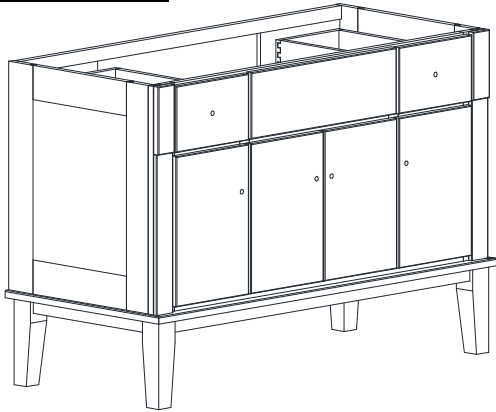

DRESSER VANITY SPECIFICATIONS

Premier Molding Overlay Collections Estate, Fireside, Heirloom, and Nottingham

Cabinet height is 33 1/2". All dimensions are shown in inches rounded up or down to the nearest 1/8".

Also available in 18" deep, depth does not include doors and drawer fronts which add 3/4".

The dresser sill is 9 3/4" tall.

Model	A	B	C	D	E	F	G	H
DV4821-	48"	21 3/4"	21"	19 1/4"	20 1/4"	13 1/2"	4 5/8"	9 3/8"
DV5421-	54"	21 3/4"	21"	19 1/4"	23"	13 1/2"	4 5/8"	11"
DV6021-	60"	21 3/4"	21"	19 1/4"	25 3/8"	13 1/2"	4 5/8"	12 1/8"