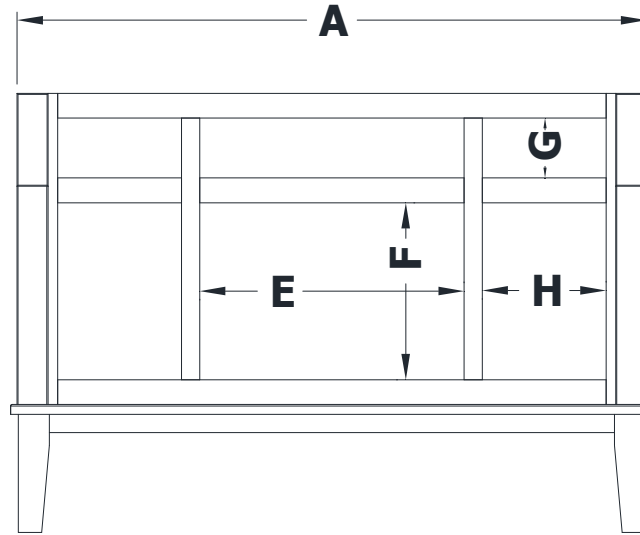

DRESSER VANITY SPECIFICATIONS

Premier Molding Overlay Collections Estate, Fireside, Heirloom, and Nottingham

Cabinet height is 33 1/2". All dimensions are shown in inches rounded up or down to the nearest 1/8".

Also available in 18" deep, depth does not include doors and drawer fronts which add 3/4".

The dresser sill is 9 3/4" tall.

Model	A	B	C	D	E	F	G	H
DV4821-	48"	21 3/4"	21"	19 1/4"	20 1/4"	13 1/2"	4 5/8"	9 3/8"
DV5421-	54"	21 3/4"	21"	19 1/4"	23"	13 1/2"	4 5/8"	11"
DV6021-	60"	21 3/4"	21"	19 1/4"	25 3/8"	13 1/2"	4 5/8"	12 1/8"