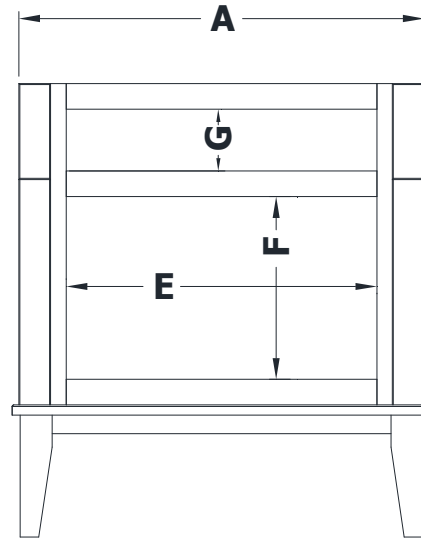

DRESSER VANITY SPECIFICATIONS

Premier Molding Overlay Collections Estate, Fireside, Heirloom, and Nottingham

Cabinet height is 33 1/2". All dimensions are shown in inches rounded up or down to the nearest 1/8".

Also available in 18" deep, depth does not include doors and drawer fronts which add 3/4".

The dresser sill is 9 3/4" tall.

Model	A	B	C	D	E	F
DV2421-	24"	21 3/4"	21"	19 1/4"	17 1/8"	13 1/2"
DV2721-	27"	21 3/4"	21"	19 1/4"	20 1/4"	13 1/2"
DV3021-	30"	21 3/4"	21"	19 1/4"	23"	13 1/2"
DV3621-	36"	21 3/4"	21"	19 1/4"	28 1/4"	13 1/2"