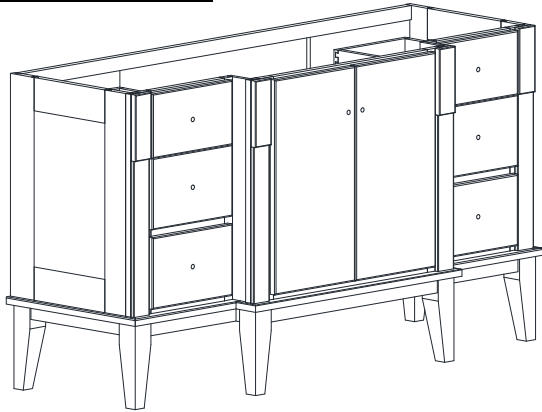

# BREAKFRONT DRESSER VANITY SPECIFICATIONS

## Premier Molding Overlay Collections Estate, Fireside, Heirloom, and Nottingham

Cabinet height is 33 1/2". All dimensions are shown in inches rounded up or down to the nearest 1/8".

Also available in 18" deep, depth does not include doors and drawer fronts which add 3/4".

The dresser sill is 9 3/4" tall.

Model	A	B	C	D	E	F	G	H	I	J
DF48BFE	48"	21 3/4"	21"	19 1/4"	17 1/8"	20"	4 5/8"	5 5/8"	5 3/4"	8"
DF54BFE	54"	21 3/4"	21"	19 1/4"	17 1/8"	20"	4 5/8"	5 5/8"	5 3/4"	11"
DF60BFE	60"	21 3/4"	21"	19 1/4"	23"	20"	4 5/8"	5 5/8"	5 3/4"	11"