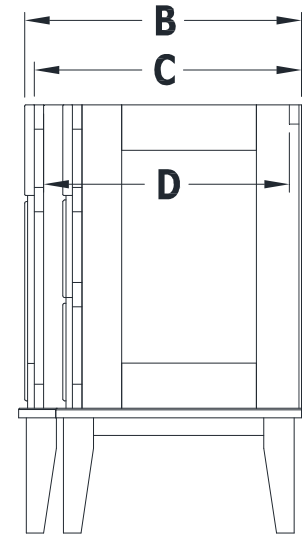

# BREAKFRONT DRESSER VANITY SPECIFICATIONS

## Premier Molding Overlay Collections Estate, Fireside, Heirloom, and Nottingham

Cabinet height is 33 1/2". All dimensions are shown in inches rounded up or down to the nearest 1/8".

Also available in 18" deep, depth does not include doors and drawer fronts which add 3/4".

The dresser sill is 9 3/4" tall.

Model	A	B	C	D	E	F	G	H	I	J
DF48BFE	48"	21 3/4"	21"	19 1/4"	17 1/8"	20"	4 5/8"	5 5/8"	5 3/4"	8"
DF54BFE	54"	21 3/4"	21"	19 1/4"	17 1/8"	20"	4 5/8"	5 5/8"	5 3/4"	11"
DF60BFE	60"	21 3/4"	21"	19 1/4"	23"	20"	4 5/8"	5 5/8"	5 3/4"	11"