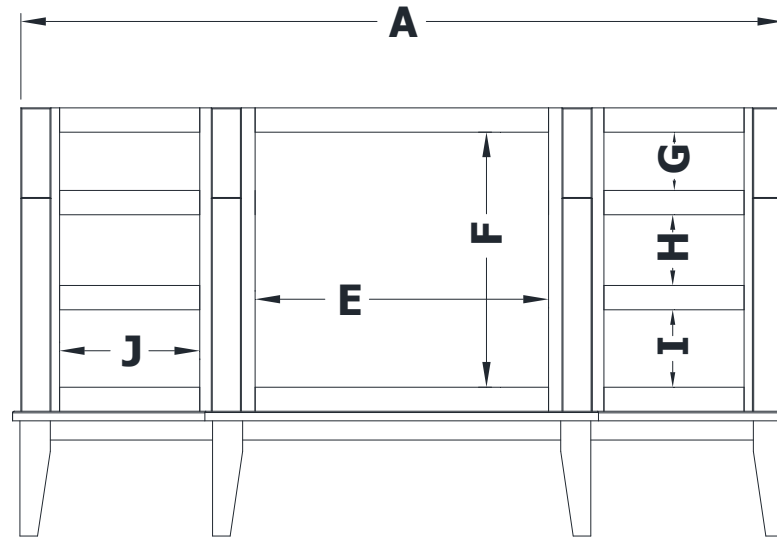

# BREAKFRONT DRESSER VANITY SPECIFICATIONS

## Premier Molding Overlay Collections Estate, Fireside, Heirloom, and Nottingham

Cabinet height is 33 1/2". All dimensions are shown in inches rounded up or down to the nearest 1/8".

Also available in 18" deep, depth does not include doors and drawer fronts which add 3/4".

The dresser sill is 9 3/4" tall.

Model	A	B	C	D	E	F	G	H	I	J
DF48BFE	48"	21 3/4"	21"	19 1/4"	17 1/8"	20"	4 5/8"	5 5/8"	5 3/4"	8"
DF54BFE	54"	21 3/4"	21"	19 1/4"	17 1/8"	20"	4 5/8"	5 5/8"	5 3/4"	11"
DF60BFE	60"	21 3/4"	21"	19 1/4"	23"	20"	4 5/8"	5 5/8"	5 3/4"	11"