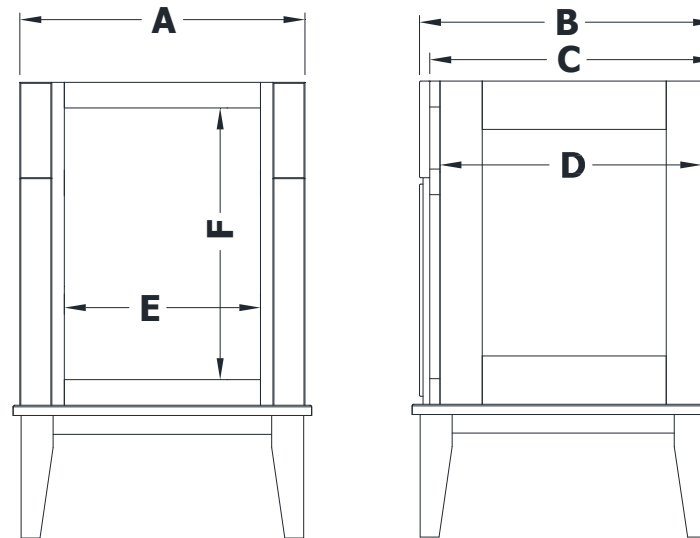

DRESSER VANITY SPECIFICATIONS

Premier Molding Overlay Collections Estate, Fireside, Heirloom, and Nottingham

3D drawing shows hinged left. For hinged right, replace the "P" in position 7 of the model number with a "G".

Cabinet height is 33 1/2". All dimensions are shown in inches rounded up or down to the nearest 1/8".

Also available in 18" deep, depth does not include doors and drawer fronts which add 3/4".

The dresser sill is 9 3/4" tall.

Model	A	B	C	D	E	F
DF2121P	21"	21 3/4"	21"	19 1/4"	14 3/8"	13 1/2"