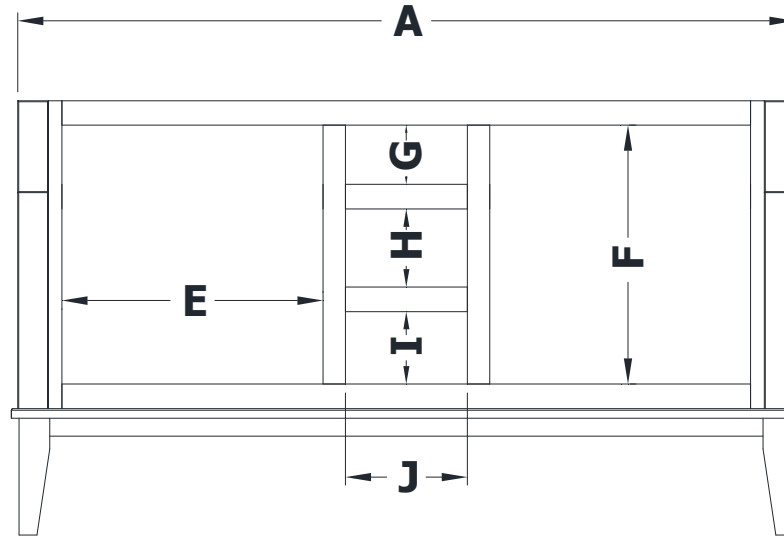

DRESSER VANITY SPECIFICATIONS

Premier Molding Overlay Collections Estate, Fireside, Heirloom, and Nottingham

2 bowl 54" vanity bowl centers are 12" from each end. 2 bowl 60" vanity bowl centers are 13 1/2" from each end.

Cabinet height is 33 1/2". All dimensions are shown in inches rounded up or down to the nearest 1/8".

Also available in 18" deep, depth does not include doors and drawer fronts which add 3/4".

The dresser sill is 9 3/4" tall.

Model	A	B	C	D	E	F	G	H	I	J
DF6021M	60"	21 3/4"	21"	19 1/4"	20 1/4"	13 1/2"	4 5/8"	5 5/8"	5 3/4"	9 3/8"