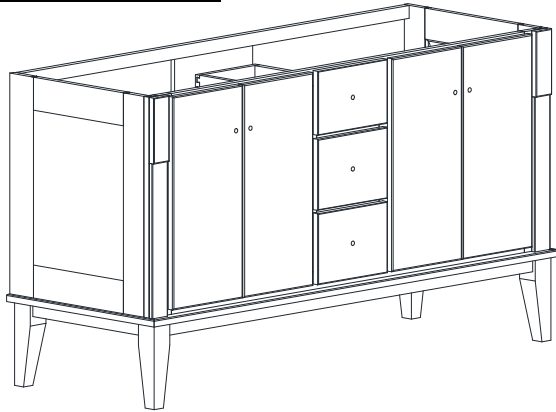

DRESSER VANITY SPECIFICATIONS

Premier Molding Overlay Collections Estate, Fireside, Heirloom, and Nottingham

2 bowl 54" vanity bowl centers are 12" from each end. 2 bowl 60" vanity bowl centers are 13 1/2" from each end.

Cabinet height is 33 1/2". All dimensions are shown in inches rounded up or down to the nearest 1/8".

Also available in 18" deep, depth does not include doors and drawer fronts which add 3/4".

The dresser sill is 9 3/4" tall.