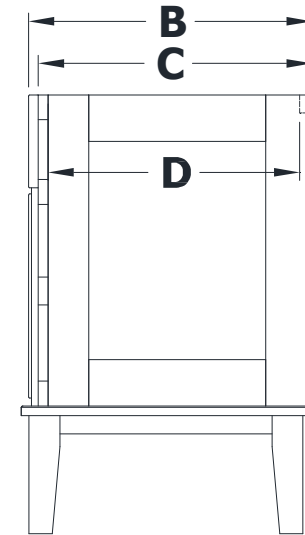

# DRESSER VANITY SPECIFICATIONS

## Premier Molding Overlay Collections Estate, Fireside, Heirloom, and Nottingham

Cabinet height is 33 1/2". All dimensions are shown in inches rounded up or down to the nearest 1/8".

Also available in 18" deep, depth does not include doors and drawer fronts which add 3/4".

The dresser sill is 9 3/4" tall.

Model	A	B	C	D	E	F	G	H	I	J
DF4821E	48"	21 3/4"	21"	19 1/4"	20 1/4"	20"	4 5/8"	5 5/8"	5 3/4"	9 3/8"
DF5421E	54"	21 3/4"	21"	19 1/4"	23"	20"	4 5/8"	5 5/8"	5 3/4"	11"
DF6021E	60"	21 3/4"	21"	19 1/4"	25 3/8"	20"	4 5/8"	5 5/8"	5 3/4"	12 1/8"