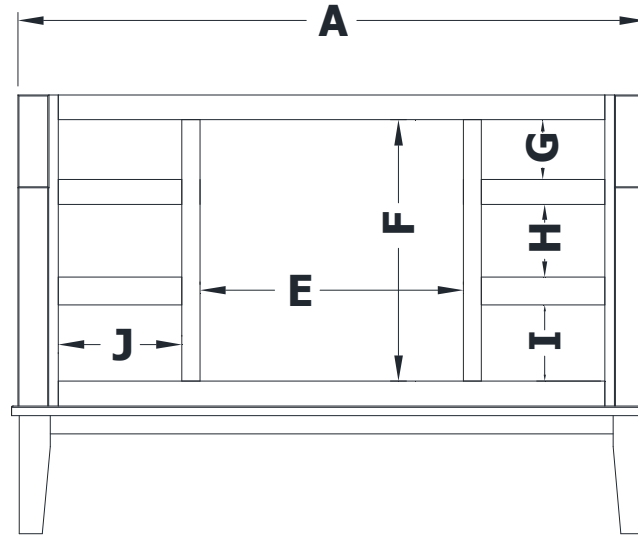

# DRESSER VANITY SPECIFICATIONS

## Premier Molding Overlay Collections Estate, Fireside, Heirloom, and Nottingham

Cabinet height is 33 1/2". All dimensions are shown in inches rounded up or down to the nearest 1/8".

Also available in 18" deep, depth does not include doors and drawer fronts which add 3/4".

The dresser sill is 9 3/4" tall.

Model	A	B	C	D	E	F	G	H	I	J
DF4821E	48"	21 3/4"	21"	19 1/4"	20 1/4"	20"	4 5/8"	5 5/8"	5 3/4"	9 3/8"
DF5421E	54"	21 3/4"	21"	19 1/4"	23"	20"	4 5/8"	5 5/8"	5 3/4"	11"
DF6021E	60"	21 3/4"	21"	19 1/4"	25 3/8"	20"	4 5/8"	5 5/8"	5 3/4"	12 1/8"