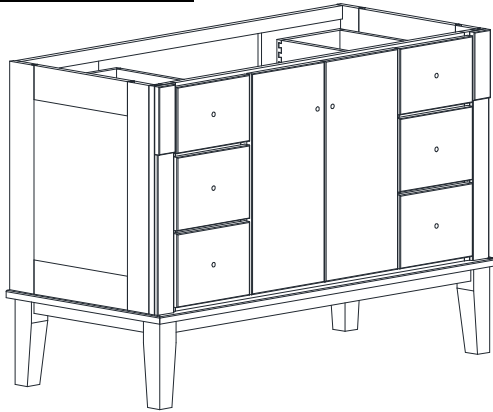

# DRESSER VANITY SPECIFICATIONS

## Premier Molding Overlay Collections Estate, Fireside, Heirloom, and Nottingham

Cabinet height is 33 1/2". All dimensions are shown in inches rounded up or down to the nearest 1/8".

Also available in 18" deep, depth does not include doors and drawer fronts which add 3/4".

The dresser sill is 9 3/4" tall.

Model	A	B	C	D	E	F	G	H	I	J
DF4821E	48"	21 3/4"	21"	19 1/4"	20 1/4"	20"	4 5/8"	5 5/8"	5 3/4"	9 3/8"
DF5421E	54"	21 3/4"	21"	19 1/4"	23"	20"	4 5/8"	5 5/8"	5 3/4"	11"
DF6021E	60"	21 3/4"	21"	19 1/4"	25 3/8"	20"	4 5/8"	5 5/8"	5 3/4"	12 1/8"