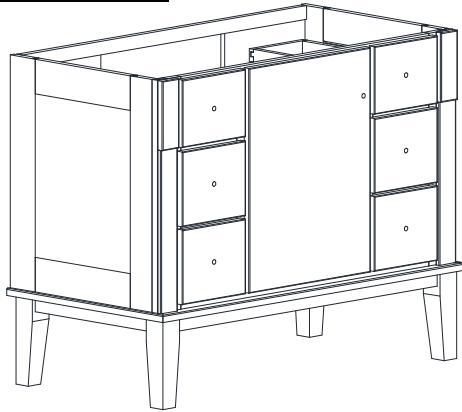

DRESSER VANITY SPECIFICATIONS

Premier Molding Overlay Collections Estate, Fireside, Heirloom, and Nottingham

3D drawing shows hinged left. For hinged right, replace the "E" in position 7 of the model number with a "G".

Cabinet height is 33 1/2". All dimensions are shown in inches rounded up or down to the nearest 1/8".

Also available in 18" deep, depth does not include doors and drawer fronts which add 3/4".

The dresser sill is 9 3/4" tall.