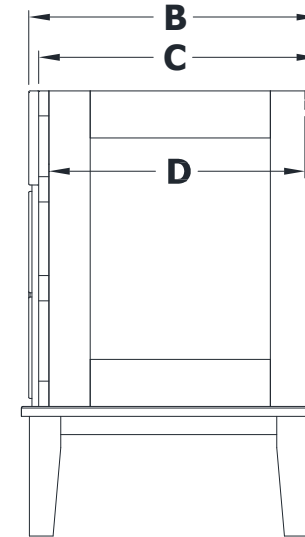

DRESSER VANITY SPECIFICATIONS

Premier Molding Overlay Collections Estate, Fireside, Heirloom, and Nottingham

3D drawing shows hinged left. For hinged right, replace the "E" in position 7 of the model number with a "G".

Cabinet height is 33 1/2". All dimensions are shown in inches rounded up or down to the nearest 1/8".

Also available in 18" deep, depth does not include doors and drawer fronts which add 3/4".

The dresser sill is 9 3/4" tall.

Model	A	B	C	D	E	F	G	H	I	J
DF4221E	42"	21 3/4"	21"	19 1/4"	16 1/4"	20"	4 5/8"	5 5/8"	5 3/4"	8"