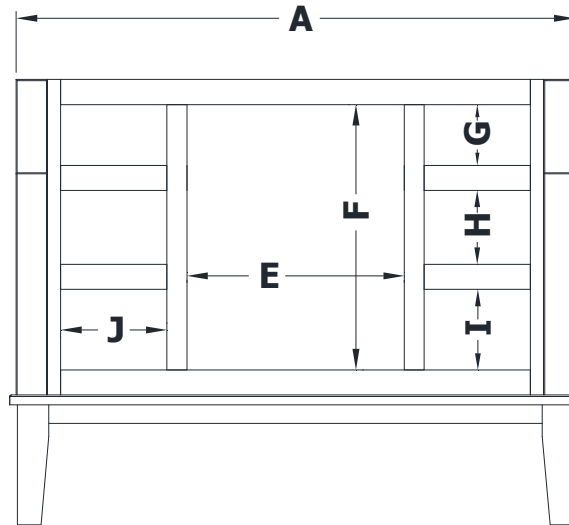

DRESSER VANITY SPECIFICATIONS

Premier Molding Overlay Collections Estate, Fireside, Heirloom, and Nottingham

3D drawing shows hinged left. For hinged right, replace the "E" in position 7 of the model number with a "G".

Cabinet height is 33 1/2". All dimensions are shown in inches rounded up or down to the nearest 1/8".

Also available in 18" deep, depth does not include doors and drawer fronts which add 3/4".

The dresser sill is 9 3/4" tall.

Model	A	B	C	D	E	F	G	H	I	J
DF4221E	42"	21 3/4"	21"	19 1/4"	16 1/4"	20"	4 5/8"	5 5/8"	5 3/4"	8"