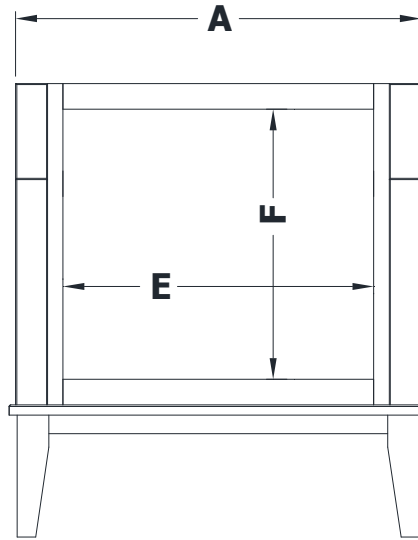

# DRESSER VANITY SPECIFICATIONS

## Premier Molding Overlay Collections Estate, Fireside, Heirloom, and Nottingham

Cabinet height is 33 1/2". All dimensions are shown in inches rounded up or down to the nearest 1/8".

Also available in 18" deep, depth does not include doors and drawer fronts which add 3/4".

The dresser sill is 9 3/4" tall.

Model	A	B	C	D	E	F
DF2421-	24"	21 3/4"	21"	19 1/4"	17 1/8"	20"
DF2721-	27"	21 3/4"	21"	19 1/4"	20 1/4"	20"
DF3021-	30"	21 3/4"	21"	19 1/4"	23"	20"
DF3621-	36"	21 3/4"	21"	19 1/4"	28 1/4"	20"