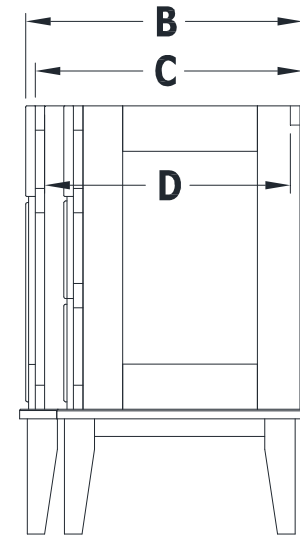

# BREAKFRONT DRESSER VANITY SPECIFICATIONS

## Premier Molding Overlay Collections Estate, Fireside, Heirloom, and Nottingham

Cabinet height is 33 1/2". All dimensions are shown in inches rounded up or down to the nearest 1/8".

Also available in 18" deep, depth does not include doors and drawer fronts which add 3/4".

The dresser sill is 9 3/4" tall.

| Model   | A   | B       | C   | D       | E       | F       | G      | H      | I      | J   |
|---------|-----|---------|-----|---------|---------|---------|--------|--------|--------|-----|
| DD48BFE | 48" | 21 3/4" | 21" | 19 1/4" | 17 1/8" | 13 1/2" | 4 5/8" | 5 5/8" | 5 3/4" | 8"  |
| DD54BFE | 54" | 21 3/4" | 21" | 19 1/4" | 17 1/8" | 13 1/2" | 4 5/8" | 5 5/8" | 5 3/4" | 11" |
| DD60BFE | 60" | 21 3/4" | 21" | 19 1/4" | 23"     | 13 1/2" | 4 5/8" | 5 5/8" | 5 3/4" | 11" |