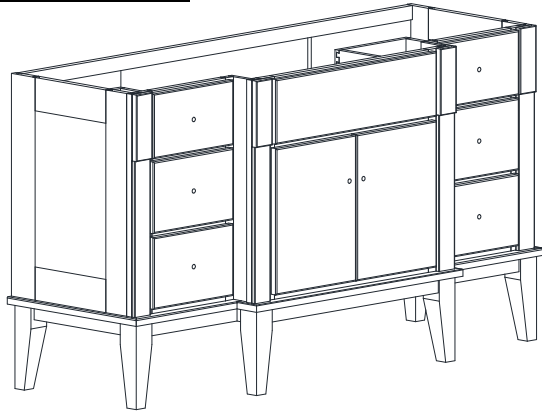

# BREAKFRONT DRESSER VANITY SPECIFICATIONS

## Premier Molding Overlay Collections Estate, Fireside, Heirloom, and Nottingham

Cabinet height is 33 1/2". All dimensions are shown in inches rounded up or down to the nearest 1/8".

Also available in 18" deep, depth does not include doors and drawer fronts which add 3/4".

The dresser sill is 9 3/4" tall.

| Model   | A   | B       | C   | D       | E       | F       | G      | H      | I      | J   |
|---------|-----|---------|-----|---------|---------|---------|--------|--------|--------|-----|
| DD48BFE | 48" | 21 3/4" | 21" | 19 1/4" | 17 1/8" | 13 1/2" | 4 5/8" | 5 5/8" | 5 3/4" | 8"  |
| DD54BFE | 54" | 21 3/4" | 21" | 19 1/4" | 17 1/8" | 13 1/2" | 4 5/8" | 5 5/8" | 5 3/4" | 11" |
| DD60BFE | 60" | 21 3/4" | 21" | 19 1/4" | 23"     | 13 1/2" | 4 5/8" | 5 5/8" | 5 3/4" | 11" |