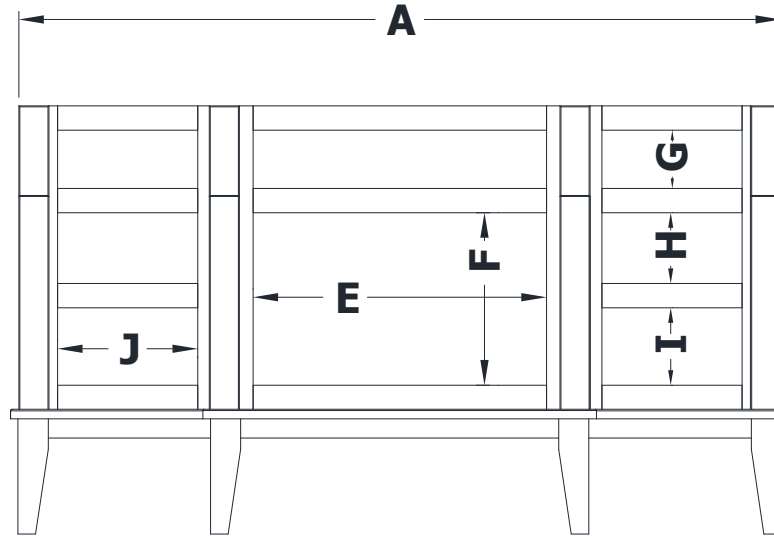

# BREAKFRONT DRESSER VANITY SPECIFICATIONS

## Premier Molding Overlay Collections Estate, Fireside, Heirloom, and Nottingham

Cabinet height is 33 1/2". All dimensions are shown in inches rounded up or down to the nearest 1/8".

Also available in 18" deep, depth does not include doors and drawer fronts which add 3/4".

The dresser sill is 9 3/4" tall.

| Model   | A   | B       | C   | D       | E       | F       | G      | H      | I      | J   |
|---------|-----|---------|-----|---------|---------|---------|--------|--------|--------|-----|
| DD48BFE | 48" | 21 3/4" | 21" | 19 1/4" | 17 1/8" | 13 1/2" | 4 5/8" | 5 5/8" | 5 3/4" | 8"  |
| DD54BFE | 54" | 21 3/4" | 21" | 19 1/4" | 17 1/8" | 13 1/2" | 4 5/8" | 5 5/8" | 5 3/4" | 11" |
| DD60BFE | 60" | 21 3/4" | 21" | 19 1/4" | 23"     | 13 1/2" | 4 5/8" | 5 5/8" | 5 3/4" | 11" |