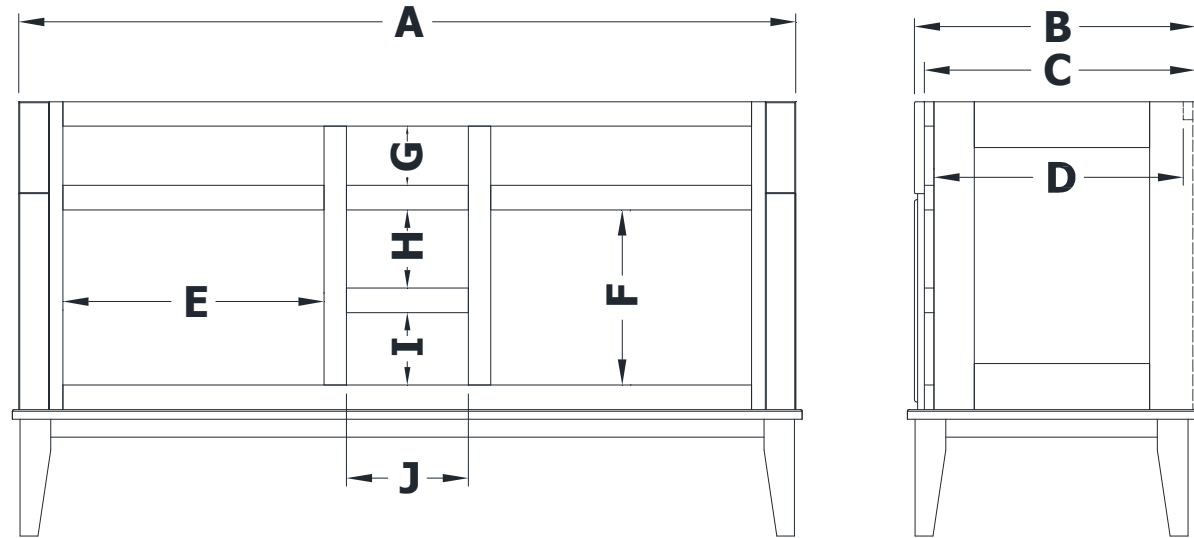

DRESSER VANITY SPECIFICATIONS

Premier Molding Overlay Collections Estate, Fireside, Heirloom, and Nottingham

2 bowl 54" vanity bowl centers are 12" from each end. 2 bowl 60" vanity bowl centers are 13 1/2" from each end.

Cabinet height is 33 1/2". All dimensions are shown in inches rounded up or down to the nearest 1/8".

Also available in 18" deep, depth does not include doors and drawer fronts which add 3/4".

The dresser sill is 9 3/4" tall.

Model	A	B	C	D	E	F	G	H	I	J
DD6021M	60"	21 3/4"	21"	19 1/4"	20 1/4"	13 1/2"	4 5/8"	5 5/8"	5 3/4"	9 3/8"