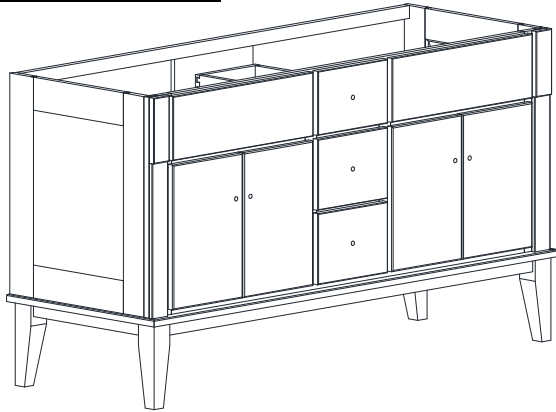

DRESSER VANITY SPECIFICATIONS

Premier Molding Overlay Collections Estate, Fireside, Heirloom, and Nottingham

2 bowl 54" vanity bowl centers are 12" from each end. 2 bowl 60" vanity bowl centers are 13 1/2" from each end.

Cabinet height is 33 1/2". All dimensions are shown in inches rounded up or down to the nearest 1/8".

Also available in 18" deep, depth does not include doors and drawer fronts which add 3/4".

The dresser sill is 9 3/4" tall.