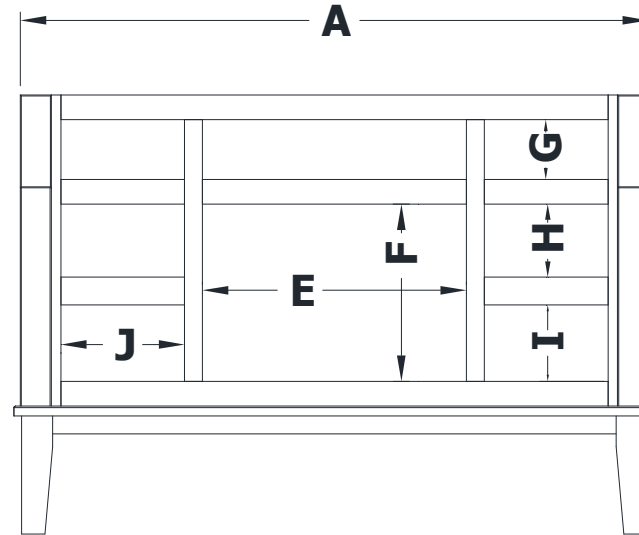

DRESSER VANITY SPECIFICATIONS

Premier Molding Overlay Collections Estate, Fireside, Heirloom, and Nottingham

Cabinet height is 33 1/2". All dimensions are shown in inches rounded up or down to the nearest 1/8".

Also available in 18" deep, depth does not include doors and drawer fronts which add 3/4".

The dresser sill is 9 3/4" tall.

Model	A	B	C	D	E	F	G	H	I	J
DD4821E	48"	21 3/4"	21"	19 1/4"	20 1/4"	13 1/2"	4 5/8"	5 5/8"	5 3/4"	9 3/8"
DD5421E	54"	21 3/4"	21"	19 1/4"	23"	13 1/2"	4 5/8"	5 5/8"	5 3/4"	11"
DD6021E	60"	21 3/4"	21"	19 1/4"	25 3/8"	13 1/2"	4 5/8"	5 5/8"	5 3/4"	12 1/8"