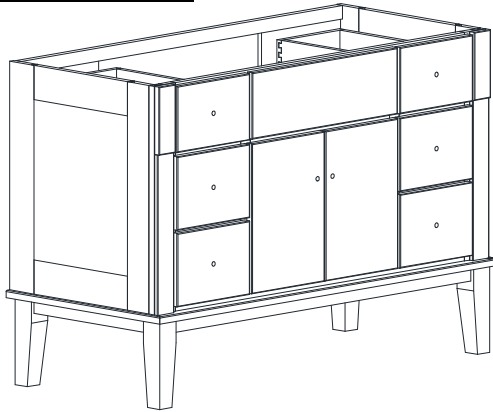

DRESSER VANITY SPECIFICATIONS

Premier Molding Overlay Collections Estate, Fireside, Heirloom, and Nottingham

Cabinet height is 33 1/2". All dimensions are shown in inches rounded up or down to the nearest 1/8".

Also available in 18" deep, depth does not include doors and drawer fronts which add 3/4".

The dresser sill is 9 3/4" tall.

Model	A	B	C	D	E	F	G	H	I	J
DD4821E	48"	21 3/4"	21"	19 1/4"	20 1/4"	13 1/2"	4 5/8"	5 5/8"	5 3/4"	9 3/8"
DD5421E	54"	21 3/4"	21"	19 1/4"	23"	13 1/2"	4 5/8"	5 5/8"	5 3/4"	11"
DD6021E	60"	21 3/4"	21"	19 1/4"	25 3/8"	13 1/2"	4 5/8"	5 5/8"	5 3/4"	12 1/8"