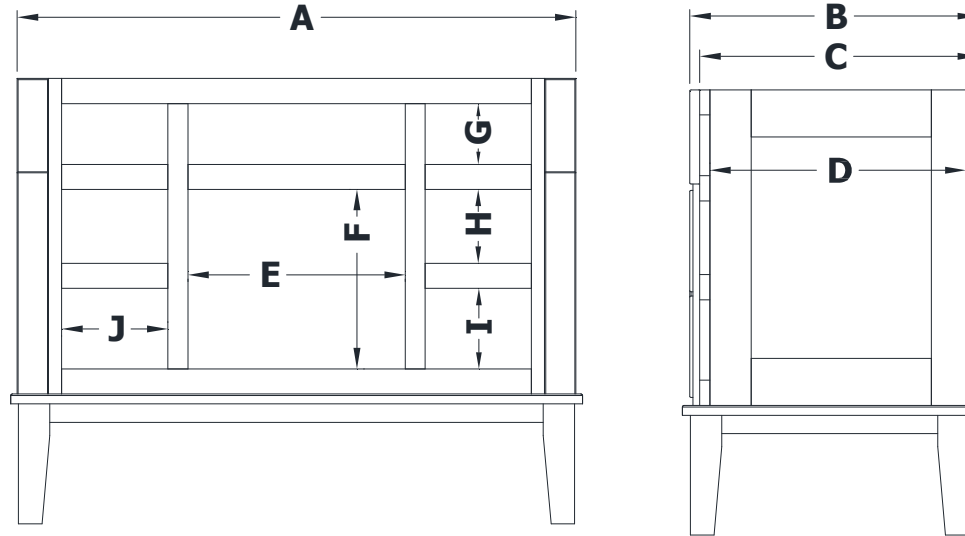

DRESSER VANITY SPECIFICATIONS

Premier Molding Overlay Collections Estate, Fireside, Heirloom, and Nottingham

3D drawing shows hinged left. For hinged right, replace the "E" in position 7 of the model number with a "G".

Cabinet height is 33 1/2". All dimensions are shown in inches rounded up or down to the nearest 1/8".

Also available in 18" deep, depth does not include doors and drawer fronts which add 3/4".

The dresser sill is 9 3/4" tall.

Model	A	B	C	D	E	F	G	H	I	J
DD4221E	42"	21 3/4"	21"	19 1/4"	16 1/4"	13 1/2"	4 5/8"	5 5/8"	5 3/4"	8"