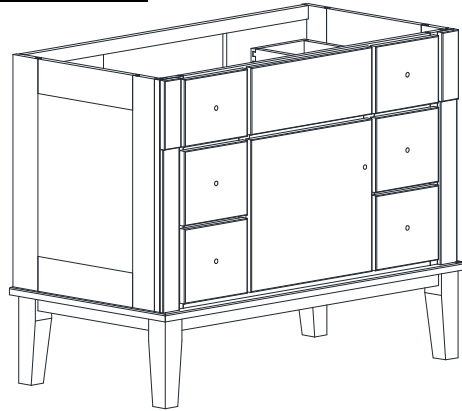

DRESSER VANITY SPECIFICATIONS

Premier Molding Overlay Collections Estate, Fireside, Heirloom, and Nottingham

3D drawing shows hinged left. For hinged right, replace the "E" in position 7 of the model number with a "G".

Cabinet height is 33 1/2". All dimensions are shown in inches rounded up or down to the nearest 1/8".

Also available in 18" deep, depth does not include doors and drawer fronts which add 3/4".

The dresser sill is 9 3/4" tall.