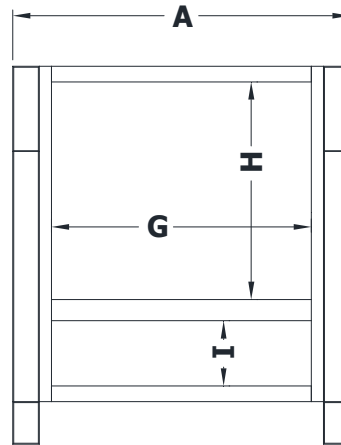

VANITY SPECIFICATIONS

Premier Molding Overlay Collections Estate, Fireside, Heirloom, and Nottingham

Cabinet height is 33 1/2". All dimensions are shown in inches rounded up or down to the nearest 1/8".
 Also available in 16" and 18" deep, depth does not include doors and drawer fronts which add 3/4".
 36" and 42" models are not available in 16" depth.

Model	A	B	C	D	E	F	G	H	I
BV2421Q	24"	21 3/4"	21"	19 1/4"	5 3/4"	18 3/8"	17 1/8"	19 1/4"	5 3/4"
BV2721Q	27"	21 3/4"	21"	19 1/4"	5 3/4"	18 3/8"	20 1/4"	19 1/4"	5 3/4"
BV3021Q	30"	21 3/4"	21"	19 1/4"	5 3/4"	18 3/8"	23"	19 1/4"	5 3/4"
BV3321Q	33"	21 3/4"	21"	19 1/4"	5 3/4"	18 3/8"	26"	19 1/4"	5 3/4"
BV3621Q	36"	21 3/4"	21"	19 1/4"	5 3/4"	18 3/8"	28 1/4"	19 1/4"	5 3/4"
BV4221Q	42"	21 3/4"	21"	19 1/4"	5 3/4"	18 3/8"	35 1/4"	19 1/4"	5 3/4"