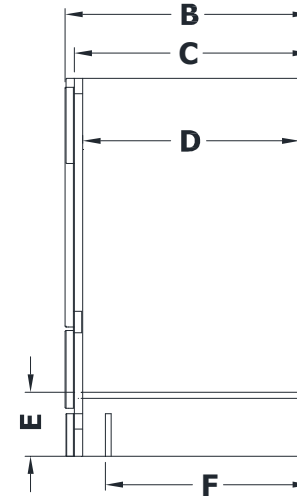

VANITY SPECIFICATIONS

Premier Molding Overlay Collections Estate, Fireside, Heirloom, and Nottingham

Cabinet height is 33 1/2". All dimensions are shown in inches rounded up or down to the nearest 1/8".
 Also available in 16" and 18" deep, depth does not include doors and drawer fronts which add 3/4".
 36" and 42" models are not available in 16" depth.

Model	A	B	C	D	E	F	G	H	I
BV2421Q	24"	21 3/4"	21"	19 1/4"	5 3/4"	18 3/8"	17 1/8"	19 1/4"	5 3/4"
BV2721Q	27"	21 3/4"	21"	19 1/4"	5 3/4"	18 3/8"	20 1/4"	19 1/4"	5 3/4"
BV3021Q	30"	21 3/4"	21"	19 1/4"	5 3/4"	18 3/8"	23"	19 1/4"	5 3/4"
BV3321Q	33"	21 3/4"	21"	19 1/4"	5 3/4"	18 3/8"	26"	19 1/4"	5 3/4"
BV3621Q	36"	21 3/4"	21"	19 1/4"	5 3/4"	18 3/8"	28 1/4"	19 1/4"	5 3/4"
BV4221Q	42"	21 3/4"	21"	19 1/4"	5 3/4"	18 3/8"	35 1/4"	19 1/4"	5 3/4"