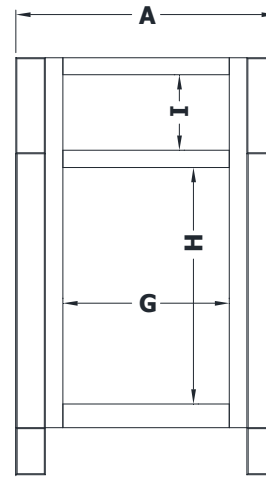

# VANITY SPECIFICATIONS

## Premier Molding Overlay Collections Estate, Fireside, Heirloom, and Nottingham

3D drawing shows hinged left. For hinged right, replace the "L" in position 7 of the model number with a "R".

Cabinet height is 33 1/2". All dimensions are shown in inches rounded up or down to the nearest 1/8".  
Available in 18" deep, depth does not include doors and drawer fronts which add 3/4".

Model	A	B	C	D	E	F	G	H	I
BV2121L	21"	21 3/4"	21"	19 1/4"	5 3/4"	18 3/8"	13 3/8"	19"	6 1/8"