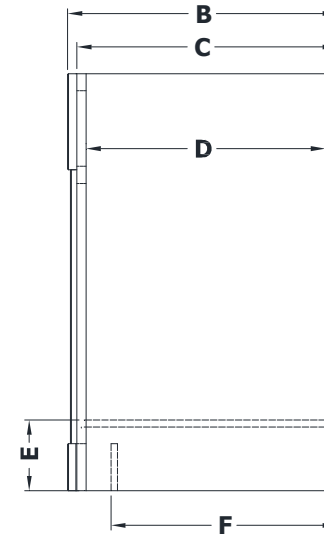

# VANITY SPECIFICATIONS

## Premier Molding Overlay Collections Estate, Fireside, Heirloom, and Nottingham

3D drawing shows hinged left. For hinged right, replace the "L" in position 7 of the model number with a "R".

Cabinet height is 33 1/2". All dimensions are shown in inches rounded up or down to the nearest 1/8".  
Available in 18" deep, depth does not include doors and drawer fronts which add 3/4".

Model	A	B	C	D	E	F	G	H	I
BV2121L	21"	21 3/4"	21"	19 1/4"	5 3/4"	18 3/8"	13 3/8"	19"	6 1/8"