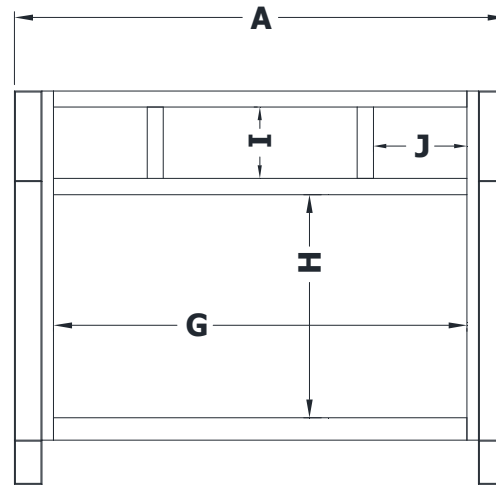

VANITY SPECIFICATIONS

Premier Molding Overlay Collections Estate, Fireside, Heirloom, and Nottingham

Cabinet height is 33 1/2". All dimensions are shown in inches rounded up or down to the nearest 1/8".
Also available in 18" deep, depth does not include doors and drawer fronts which add 3/4".

Model	A	B	C	D	E	F	G	H	I	J
BV4221E	42"	21 3/4"	21"	19 1/4"	5 3/4"	18 3/8"	35 1/4"	19"	6 1/8"	8"