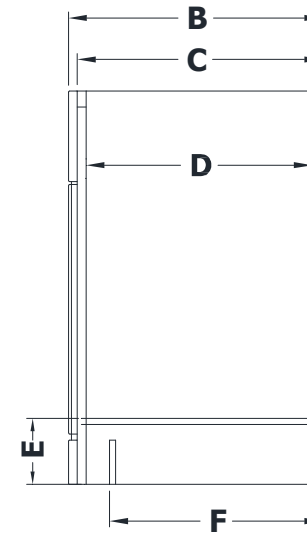

VANITY SPECIFICATIONS

Premier Molding Overlay Collections Estate, Fireside, Heirloom, and Nottingham

Cabinet height is 33 1/2". All dimensions are shown in inches rounded up or down to the nearest 1/8".
Also available in 18" deep, depth does not include doors and drawer fronts which add 3/4".

Model	A	B	C	D	E	F	G	H	I	J
BV4221E	42"	21 3/4"	21"	19 1/4"	5 3/4"	18 3/8"	35 1/4"	19"	6 1/8"	8"