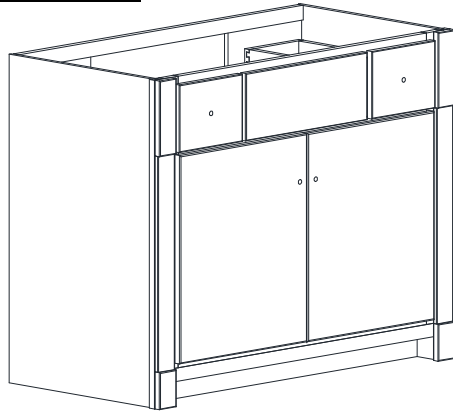

VANITY SPECIFICATIONS

Premier Molding Overlay Collections Estate, Fireside, Heirloom, and Nottingham

Cabinet height is 33 1/2". All dimensions are shown in inches rounded up or down to the nearest 1/8".
Also available in 18" deep, depth does not include doors and drawer fronts which add 3/4".

Model	A	B	C	D	E	F	G	H	I	J
BV4221E	42"	21 3/4"	21"	19 1/4"	5 3/4"	18 3/8"	35 1/4"	19"	6 1/8"	8"