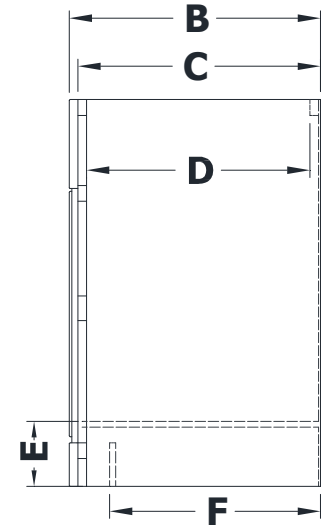

VANITY SPECIFICATIONS

Premier Molding Overlay Collections Estate, Fireside, Heirloom, and Nottingham

Cabinet height is 33 1/2". All dimensions are shown in inches rounded up or down to the nearest 1/8".

Also available in 18" deep, depth does not include doors and drawer fronts which add 3/4".

Model	A	B	C	D	E	F	G	H	I	J
BV4821-	48"	21 3/4"	21"	19 1/4"	5 3/4"	18 3/8"	20 7/8"	19"	6 1/8"	9 3/8"
BV5421-	54"	21 3/4"	21"	19 1/4"	5 3/4"	18 3/8"	26 7/8"	19"	6 1/8"	9 3/8"
BV6021-	60"	21 3/4"	21"	19 1/4"	5 3/4"	18 3/8"	25 3/8"	19"	6 1/8"	12 1/8"