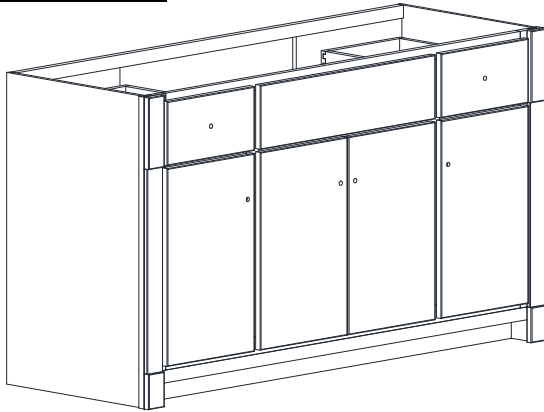

VANITY SPECIFICATIONS

Premier Molding Overlay Collections Estate, Fireside, Heirloom, and Nottingham

Cabinet height is 33 1/2". All dimensions are shown in inches rounded up or down to the nearest 1/8".

Also available in 18" deep, depth does not include doors and drawer fronts which add 3/4".

Model	A	B	C	D	E	F	G	H	I	J
BV4821-	48"	21 3/4"	21"	19 1/4"	5 3/4"	18 3/8"	20 7/8"	19"	6 1/8"	9 3/8"
BV5421-	54"	21 3/4"	21"	19 1/4"	5 3/4"	18 3/8"	26 7/8"	19"	6 1/8"	9 3/8"
BV6021-	60"	21 3/4"	21"	19 1/4"	5 3/4"	18 3/8"	25 3/8"	19"	6 1/8"	12 1/8"