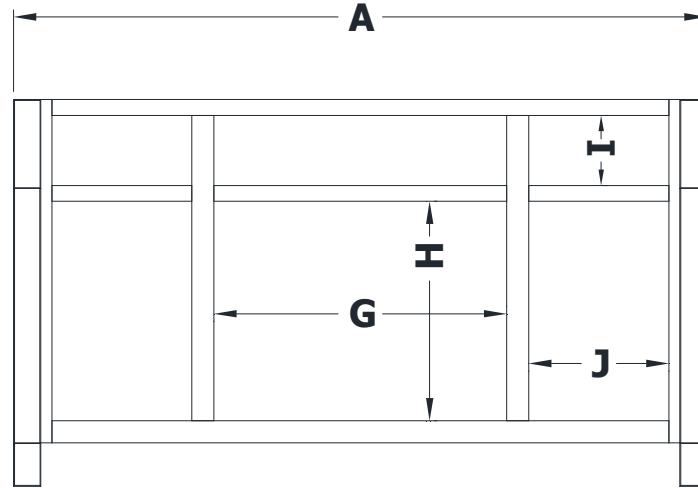

VANITY SPECIFICATIONS

Premier Molding Overlay Collections Estate, Fireside, Heirloom, and Nottingham

Cabinet height is 33 1/2". All dimensions are shown in inches rounded up or down to the nearest 1/8".

Also available in 18" deep, depth does not include doors and drawer fronts which add 3/4".

Model	A	B	C	D	E	F	G	H	I	J
BV4821-	48"	21 3/4"	21"	19 1/4"	5 3/4"	18 3/8"	20 7/8"	19"	6 1/8"	9 3/8"
BV5421-	54"	21 3/4"	21"	19 1/4"	5 3/4"	18 3/8"	26 7/8"	19"	6 1/8"	9 3/8"
BV6021-	60"	21 3/4"	21"	19 1/4"	5 3/4"	18 3/8"	25 3/8"	19"	6 1/8"	12 1/8"