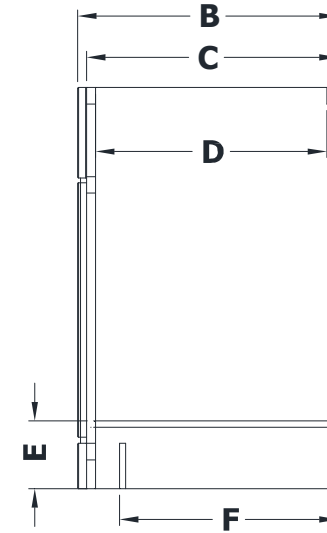

VANITY SPECIFICATIONS

Premier Molding Overlay Collections Estate, Fireside, Heirloom, and Nottingham

Cabinet height is 33 1/2". All dimensions are shown in inches rounded up or down to the nearest 1/8".
 Also available in 16" and 18" deep, depth does not include doors and drawer fronts which add 3/4".
 33", 36" and 42" models are not available in 16" depth.

Model	A	B	C	D	E	F	G	H	I
BV2421-	24"	21 3/4"	21"	19 1/4"	5 3/4"	18 3/8"	17 1/8"	19"	6 1/8"
BV2721-	27"	21 3/4"	21"	19 1/4"	5 3/4"	18 3/8"	20 1/4"	19"	6 1/8"
BV3021-	30"	21 3/4"	21"	19 1/4"	5 3/4"	18 3/8"	23"	19"	6 1/8"
BV3321-	33"	21 3/4"	21"	19 1/4"	5 3/4"	18 3/8"	26"	19"	6 1/8"
BV3621-	36"	21 3/4"	21"	19 1/4"	5 3/4"	18 3/8"	28 1/4"	19"	6 1/8"
BV4221-	42"	21 3/4"	21"	19 1/4"	5 3/4"	18 3/8"	35 1/4"	19"	6 1/8"