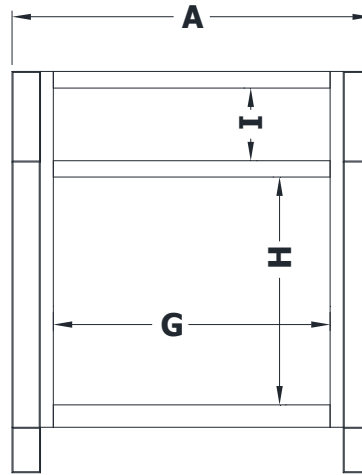

VANITY SPECIFICATIONS

Premier Molding Overlay Collections Estate, Fireside, Heirloom, and Nottingham

Cabinet height is 33 1/2". All dimensions are shown in inches rounded up or down to the nearest 1/8".
 Also available in 16" and 18" deep, depth does not include doors and drawer fronts which add 3/4".
 33", 36" and 42" models are not available in 16" depth.

Model	A	B	C	D	E	F	G	H	I
BV2421-	24"	21 3/4"	21"	19 1/4"	5 3/4"	18 3/8"	17 1/8"	19"	6 1/8"
BV2721-	27"	21 3/4"	21"	19 1/4"	5 3/4"	18 3/8"	20 1/4"	19"	6 1/8"
BV3021-	30"	21 3/4"	21"	19 1/4"	5 3/4"	18 3/8"	23"	19"	6 1/8"
BV3321-	33"	21 3/4"	21"	19 1/4"	5 3/4"	18 3/8"	26"	19"	6 1/8"
BV3621-	36"	21 3/4"	21"	19 1/4"	5 3/4"	18 3/8"	28 1/4"	19"	6 1/8"
BV4221-	42"	21 3/4"	21"	19 1/4"	5 3/4"	18 3/8"	35 1/4"	19"	6 1/8"