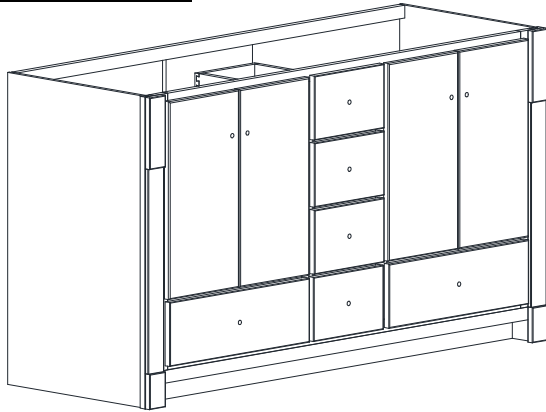

VANITY SPECIFICATIONS

Premier Molding Overlay Collections Estate, Fireside, Heirloom, and Nottingham

2 bowl 54" vanity bowl centers are 12" from each end. 2 bowl 60" vanity bowl centers are 13 1/2" from each end.

Cabinet height is 33 1/2". All dimensions are shown in inches rounded up or down to the nearest 1/8".

Also available in 18" deep, depth does not include doors and drawer fronts which add 3/4".

Model	A	B	C	D	E	F	G	H	I	J	K	L	M
BQ6021M	60"	21 3/4"	21"	19 1/4"	5 3/4"	18 3/8"	25 3/8"	19 1/4"	6 1/8"	4 5/8"	5 1/4"	5 3/4"	12 1/8"