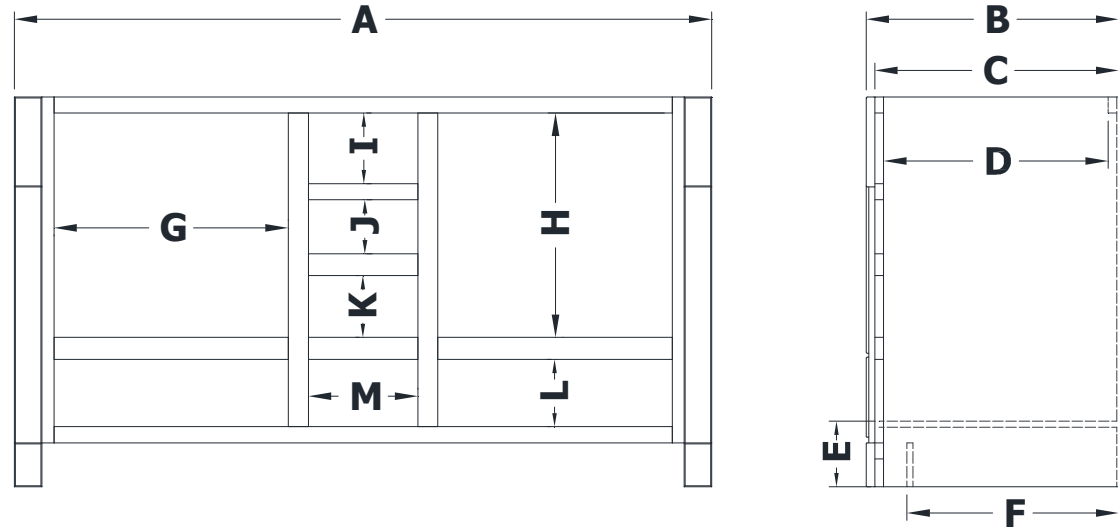

VANITY SPECIFICATIONS

Premier Molding Overlay Collections Estate, Fireside, Heirloom, and Nottingham

2 bowl 54" vanity bowl centers are 12" from each end. 2 bowl 60" vanity bowl centers are 13 1/2" from each end.

Cabinet height is 33 1/2". All dimensions are shown in inches rounded up or down to the nearest 1/8".

Also available in 18" deep, depth does not include doors and drawer fronts which add 3/4".

Model	A	B	C	D	E	F	G	H	I	J	K	L	M
BQ6021M	60"	21 3/4"	21"	19 1/4"	5 3/4"	18 3/8"	25 3/8"	19 1/4"	6 1/8"	4 5/8"	5 1/4"	5 3/4"	12 1/8"