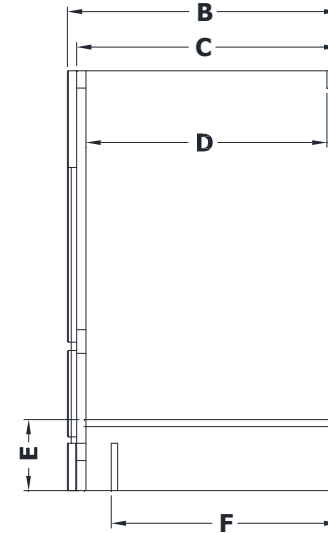

VANITY SPECIFICATIONS

Premier Molding Overlay Collections Estate, Fireside, Heirloom, and Nottingham

3D drawing shows hinged left. For hinged right, replace the "D" in position 7 of the model number with a "M".

Cabinet height is 33 1/2". All dimensions are shown in inches rounded up or down to the nearest 1/8". Available in 18" deep, depth does not include doors and drawer fronts which add 3/4".

Model	A	B	C	D	E	F	G	H	I
BL2121D	21"	21 3/4"	21"	19 1/4"	5 3/4"	18 3/8"	13 3/8"	19"	5 3/4"