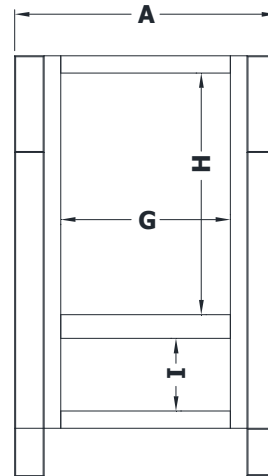

VANITY SPECIFICATIONS

Premier Molding Overlay Collections Estate, Fireside, Heirloom, and Nottingham

3D drawing shows hinged left. For hinged right, replace the "D" in position 7 of the model number with a "M".

Cabinet height is 33 1/2". All dimensions are shown in inches rounded up or down to the nearest 1/8". Available in 18" deep, depth does not include doors and drawer fronts which add 3/4".

Model	A	B	C	D	E	F	G	H	I
BL2121D	21"	21 3/4"	21"	19 1/4"	5 3/4"	18 3/8"	13 3/8"	19"	5 3/4"