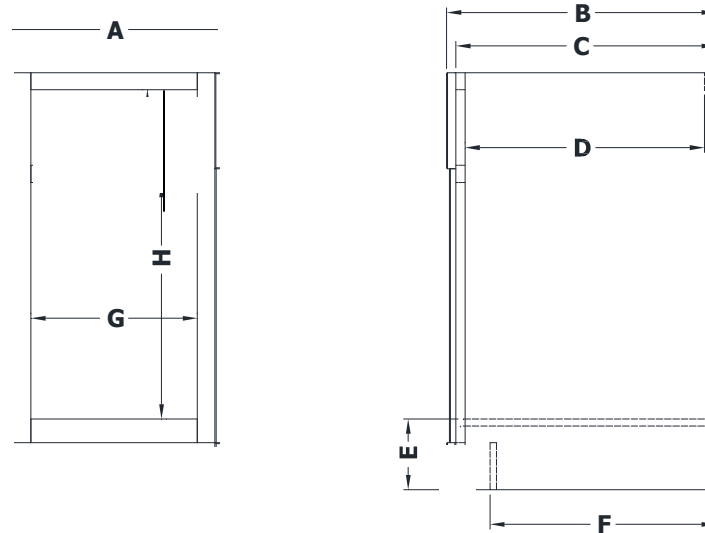

VANITY SPECIFICATIONS

Premier Molding Overlay Collections Estate, Fireside, Heirloom, and Nottingham

3D drawing shows hinged left. For hinged right, replace the "L" in position 7 of the model number with a "R".

Cabinet height is 33 1/2". All dimensions are shown in inches rounded up or down to the nearest 1/8".
Not Available in 18" deep.

Model	A	B	C	D	E	F	G	H
BV1821L	18"	21 3/4"	21"	19 1/4"	5 3/4"	18 3/8"	15 3/8"	26 1/2"