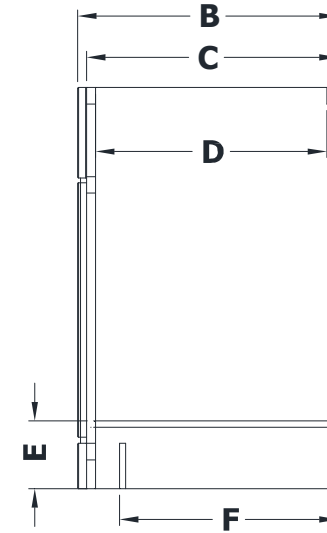

VANITY SPECIFICATIONS

Premier Molding Overlay Collections Estate, Fireside, Heirloom, and Nottingham

Cabinet height is 33 1/2". All dimensions are shown in inches rounded up or down to the nearest 1/8".
Also available in 16" and 18" deep, depth does not include doors and drawer fronts which add 3/4".
33", and 36" models are not available in 16" depth.

Model	A	B	C	D	E	F	G	H	I
BG2421-	24"	21 3/4"	21"	19 1/4"	5 3/4"	18 3/8"	17 1/8"	26 1/2"	6 1/8"
BG2721-	27"	21 3/4"	21"	19 1/4"	5 3/4"	18 3/8"	20 1/4"	26 1/2"	6 1/8"
BG3021-	30"	21 3/4"	21"	19 1/4"	5 3/4"	18 3/8"	23"	26 1/2"	6 1/8"
BG3321-	33"	21 3/4"	21"	19 1/4"	5 3/4"	18 3/8"	26"	26 1/2"	6 1/8"
BG3621-	36"	21 3/4"	21"	19 1/4"	5 3/4"	18 3/8"	28 1/4"	26 1/2"	6 1/8"