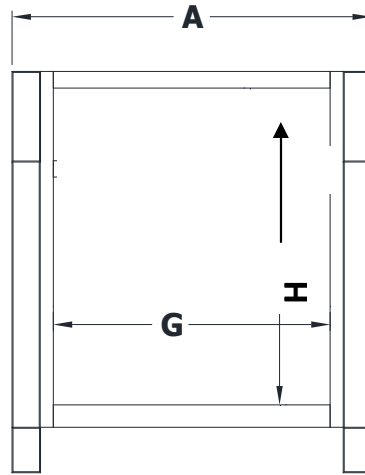

VANITY SPECIFICATIONS

Premier Molding Overlay Collections Estate, Fireside, Heirloom, and Nottingham

Cabinet height is 33 1/2". All dimensions are shown in inches rounded up or down to the nearest 1/8".
Also available in 16" and 18" deep, depth does not include doors and drawer fronts which add 3/4".
33", and 36" models are not available in 16" depth.

Model	A	B	C	D	E	F	G	H	I
BG2421-	24"	21 3/4"	21"	19 1/4"	5 3/4"	18 3/8"	17 1/8"	26 1/2"	6 1/8"
BG2721-	27"	21 3/4"	21"	19 1/4"	5 3/4"	18 3/8"	20 1/4"	26 1/2"	6 1/8"
BG3021-	30"	21 3/4"	21"	19 1/4"	5 3/4"	18 3/8"	23"	26 1/2"	6 1/8"
BG3321-	33"	21 3/4"	21"	19 1/4"	5 3/4"	18 3/8"	26"	26 1/2"	6 1/8"
BG3621-	36"	21 3/4"	21"	19 1/4"	5 3/4"	18 3/8"	28 1/4"	26 1/2"	6 1/8"