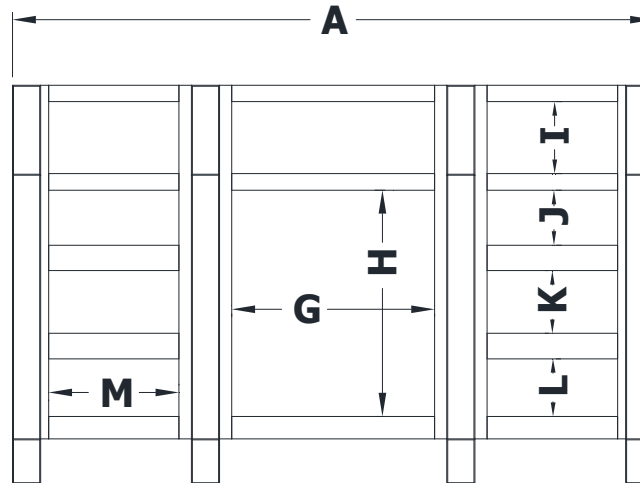

# VANITY SPECIFICATIONS

## Premier Molding Overlay Collections Estate, Fireside, Heirloom, and Nottingham

Cabinet height is 33 1/2". All dimensions are shown in inches rounded up or down to the nearest 1/8".

The drawer area is 18 3/4" from drawer front to the back of cabinet.

Model	A	B	C	D	E	F	G	H	I	J	K	L	M
BE48BFE	48"	21 3/4"	21"	19 1/4"	5 3/4"	15 1/4"	17 1/8"	19"	6 1/8"	4 3/4"	5 1/4"	5 1/4"	8"
BE54BFE	54"	21 3/4"	21"	19 1/4"	5 3/4"	15 1/4"	17 1/8"	19"	6 1/8"	4 3/4"	5 1/4"	5 1/4"	11"
BE60BFE	60"	21 3/4"	21"	19 1/4"	5 3/4"	15 1/4"	23"	19"	6 1/8"	4 3/4"	5 1/4"	5 1/4"	11"