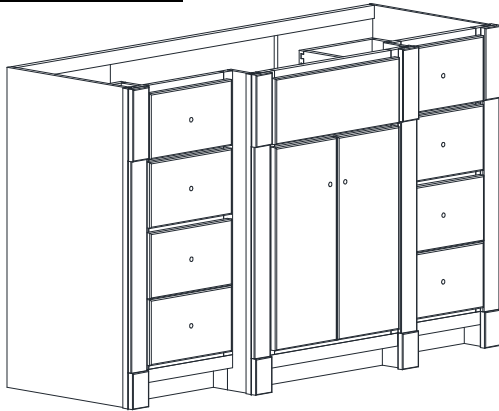

# VANITY SPECIFICATIONS

## Premier Molding Overlay Collections Estate, Fireside, Heirloom, and Nottingham

Cabinet height is 33 1/2". All dimensions are shown in inches rounded up or down to the nearest 1/8".

The drawer area is 18 3/4" from drawer front to the back of cabinet.