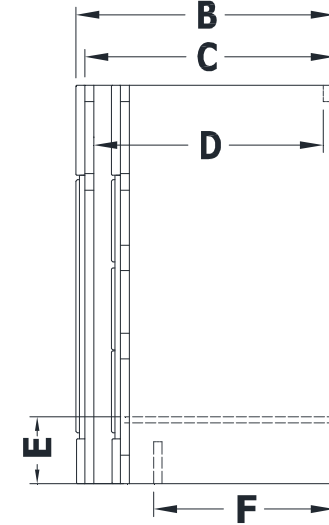

# VANITY SPECIFICATIONS

## Premier Molding Overlay Collections Estate, Fireside, Heirloom, and Nottingham

Cabinet height is 33 1/2". All dimensions are shown in inches rounded up or down to the nearest 1/8".

The drawer area is 18 3/4" from drawer front to the back of cabinet.

Model	A	B	C	D	E	F	G	H	I	J	K	L	M
BE48BFE	48"	21 3/4"	21"	19 1/4"	5 3/4"	15 1/4"	17 1/8"	19"	6 1/8"	4 3/4"	5 1/4"	5 1/4"	8"
BE54BFE	54"	21 3/4"	21"	19 1/4"	5 3/4"	15 1/4"	17 1/8"	19"	6 1/8"	4 3/4"	5 1/4"	5 1/4"	11"
BE60BFE	60"	21 3/4"	21"	19 1/4"	5 3/4"	15 1/4"	23"	19"	6 1/8"	4 3/4"	5 1/4"	5 1/4"	11"