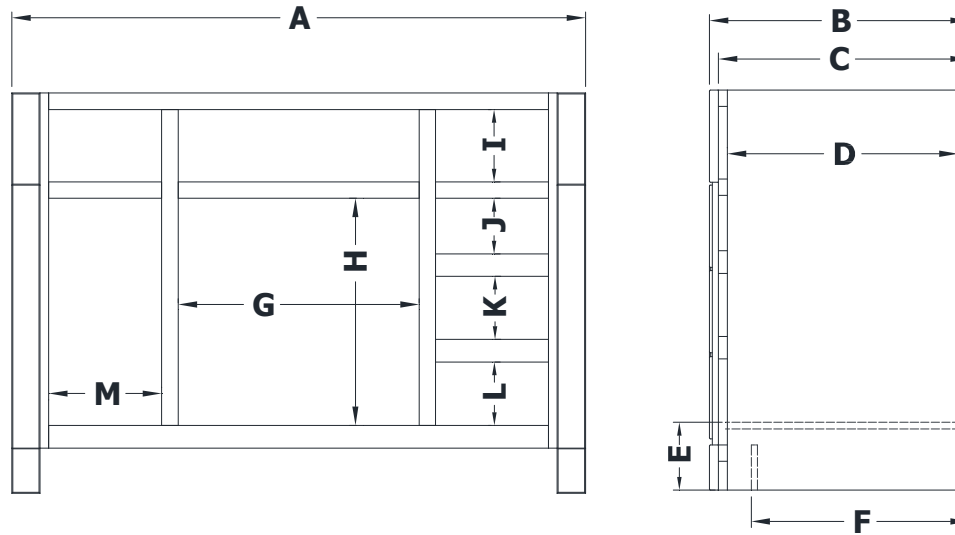

# VANITY SPECIFICATIONS

## Premier Overlay Collections Estate, Fireside, Heirloom, and Nottingham

3D drawing shows hinged left. For hinged right, replace the "R" in position 7 of the model number with a "L".

Cabinet height is 33 1/2". All dimensions are shown in inches rounded up or down to the nearest 1/8".

Available in 18" deep, depth does not include doors and drawer fronts which add 3/4".

Model	A	B	C	D	E	F	G	H	I	J	K	M
BE4821R	48"	21 3/4"	21"	19 1/4"	5 3/4"	17 1/2"	20 7/8"	19 1/4"	6 1/8"	8 1/4"	8 3/4"	9 3/8"
BE5421R	54"	21 3/4"	21"	19 1/4"	5 3/4"	17 1/2"	26 7/8"	19 1/4"	6 1/8"	8 1/4"	8 3/4"	9 3/8"
BE6021R	60"	21 3/4"	21"	19 1/4"	5 3/4"	17 1/2"	27 1/8"	19 1/4"	6 1/8"	8 1/4"	8 3/4"	12 3/8"