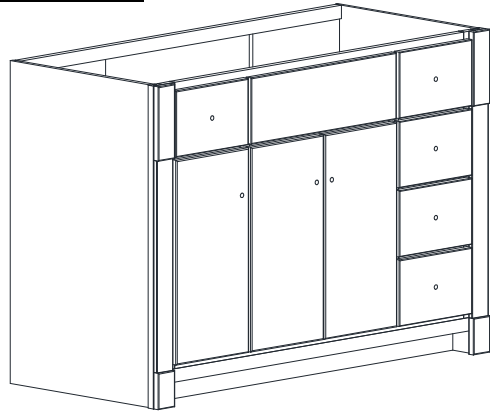

# VANITY SPECIFICATIONS

## Premier Overlay Collections Estate, Fireside, Heirloom, and Nottingham

3D drawing shows hinged left. For hinged right, replace the "R" in position 7 of the model number with a "L".

Cabinet height is 33 1/2". All dimensions are shown in inches rounded up or down to the nearest 1/8".