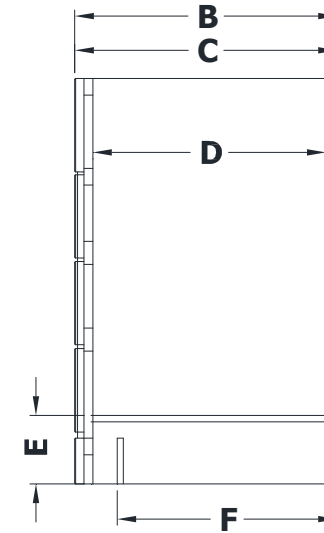

VANITY SPECIFICATIONS

Premier Molding Overlay Collections Estate, Fireside, Heirloom, and Nottingham

3D drawing shows hinged left. For hinged right, replace the "L" in position 7 of the model number with a "R".

Cabinet height is 33 1/2". All dimensions are shown in inches rounded up or down to the nearest 1/8".

Also available in 18" deep, depth does not include doors and drawer fronts which add 3/4".

Model	A	B	C	D	E	F	G	H	I	J	K	L	M
BE3621R	36"	21 3/4"	21"	19 1/4"	5 3/4"	18 3/8"	17 1/8"	19"	6 1/8"	4 5/8"	5 1/4"	5 1/4"	9 3/8"
BE4221R	42"	21 3/4"	21"	19 1/4"	5 3/4"	18 3/8"	23"	19"	6 1/8"	4 5/8"	5 1/4"	5 1/4"	11"