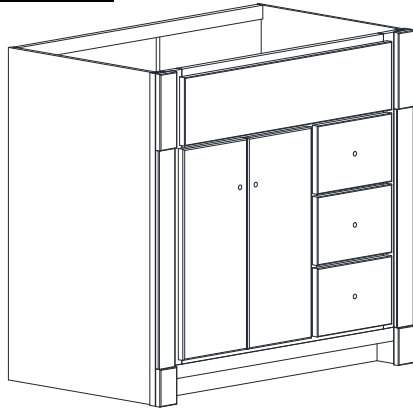

VANITY SPECIFICATIONS

Premier Molding Overlay Collections Estate, Fireside, Heirloom, and Nottingham

3D drawing shows hinged left. For hinged right, replace the "L" in position 7 of the model number with a "R".

Cabinet height is 33 1/2". All dimensions are shown in inches rounded up or down to the nearest 1/8".

Also available in 18" deep, depth does not include doors and drawer fronts which add 3/4".

Model	A	B	C	D	E	F	G	H	I	J	K	L	M
BE3621R	36"	21 3/4"	21"	19 1/4"	5 3/4"	18 3/8"	17 1/8"	19"	6 1/8"	4 5/8"	5 1/4"	5 1/4"	9 3/8"
BE4221R	42"	21 3/4"	21"	19 1/4"	5 3/4"	18 3/8"	23"	19"	6 1/8"	4 5/8"	5 1/4"	5 1/4"	11"