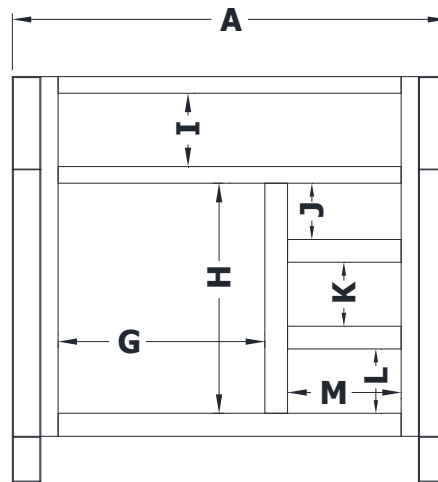

VANITY SPECIFICATIONS

Premier Molding Overlay Collections Estate, Fireside, Heirloom, and Nottingham

3D drawing shows hinged left. For hinged right, replace the "L" in position 7 of the model number with a "R".

Cabinet height is 33 1/2". All dimensions are shown in inches rounded up or down to the nearest 1/8".

Also available in 18" deep, depth does not include doors and drawer fronts which add 3/4".

Model	A	B	C	D	E	F	G	H	I	J	K	L	M
BE3621R	36"	21 3/4"	21"	19 1/4"	5 3/4"	18 3/8"	17 1/8"	19"	6 1/8"	4 5/8"	5 1/4"	5 1/4"	9 3/8"
BE4221R	42"	21 3/4"	21"	19 1/4"	5 3/4"	18 3/8"	23"	19"	6 1/8"	4 5/8"	5 1/4"	5 1/4"	11"