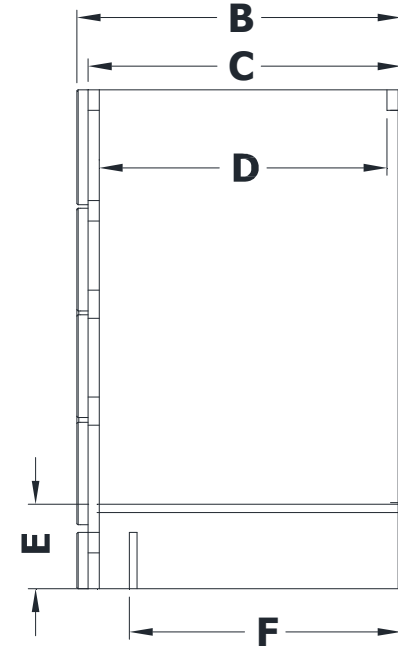

VANITY SPECIFICATIONS

Premier Molding Overlay Collections Estate, Fireside, Heirloom, and Nottingham

3D drawing shows hinged left. For hinged right, replace the "L" in position 7 of the model number with a "R".

Cabinet height is 33 1/2". All dimensions are shown in inches rounded up or down to the nearest 1/8".

Also available in 18" deep, depth does not include doors and drawer fronts which add 3/4".

Model	A	B	C	D	E	F	G	H	I	J	K	L	M
BE2721R	27"	21 3/4"	21"	19 1/4"	5 3/4"	18 3/8"	10 3/8"	19"	6 1/8"	4 5/8"	5 1/4"	5 1/4"	8"
BE3021R	30"	21 3/4"	21"	19 1/4"	5 3/4"	18 3/8"	12 1/4"	19"	6 1/8"	4 5/8"	5 1/4"	5 1/4"	9 3/8"
BE3321R	33"	21 3/4"	21"	19 1/4"	5 3/4"	18 3/8"	15"	19"	6 1/8"	4 5/8"	5 1/4"	5 1/4"	9 3/8"