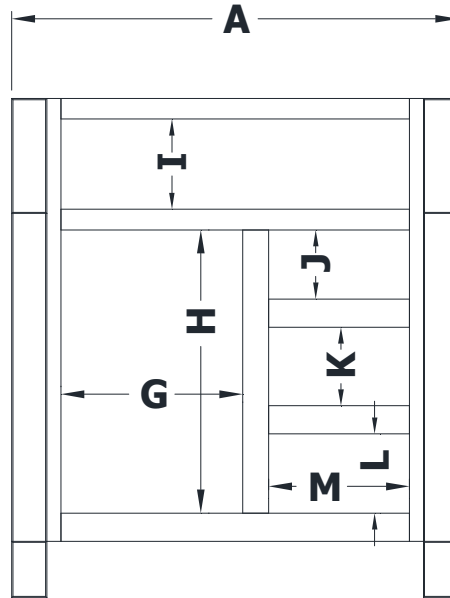

VANITY SPECIFICATIONS

Premier Molding Overlay Collections Estate, Fireside, Heirloom, and Nottingham

3D drawing shows hinged left. For hinged right, replace the "L" in position 7 of the model number with a "R".

Cabinet height is 33 1/2". All dimensions are shown in inches rounded up or down to the nearest 1/8".

Also available in 18" deep, depth does not include doors and drawer fronts which add 3/4".

Model	A	B	C	D	E	F	G	H	I	J	K	L	M
BE2721R	27"	21 3/4"	21"	19 1/4"	5 3/4"	18 3/8"	10 3/8"	19"	6 1/8"	4 5/8"	5 1/4"	5 1/4"	8"
BE3021R	30"	21 3/4"	21"	19 1/4"	5 3/4"	18 3/8"	12 1/4"	19"	6 1/8"	4 5/8"	5 1/4"	5 1/4"	9 3/8"
BE3321R	33"	21 3/4"	21"	19 1/4"	5 3/4"	18 3/8"	15"	19"	6 1/8"	4 5/8"	5 1/4"	5 1/4"	9 3/8"