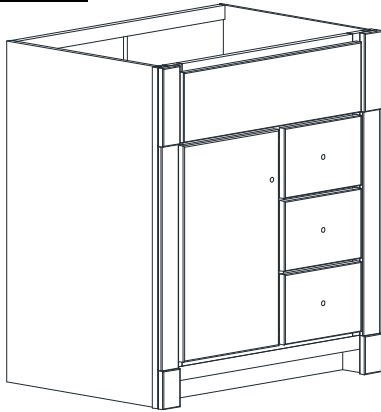

VANITY SPECIFICATIONS

Premier Molding Overlay Collections Estate, Fireside, Heirloom, and Nottingham

3D drawing shows hinged left. For hinged right, replace the "L" in position 7 of the model number with a "R".

Cabinet height is 33 1/2". All dimensions are shown in inches rounded up or down to the nearest 1/8".

Also available in 18" deep, depth does not include doors and drawer fronts which add 3/4".

Model	A	B	C	D	E	F	G	H	I	J	K	L	M
BE2721R	27"	21 3/4"	21"	19 1/4"	5 3/4"	18 3/8"	10 3/8"	19"	6 1/8"	4 5/8"	5 1/4"	5 1/4"	8"
BE3021R	30"	21 3/4"	21"	19 1/4"	5 3/4"	18 3/8"	12 1/4"	19"	6 1/8"	4 5/8"	5 1/4"	5 1/4"	9 3/8"
BE3321R	33"	21 3/4"	21"	19 1/4"	5 3/4"	18 3/8"	15"	19"	6 1/8"	4 5/8"	5 1/4"	5 1/4"	9 3/8"