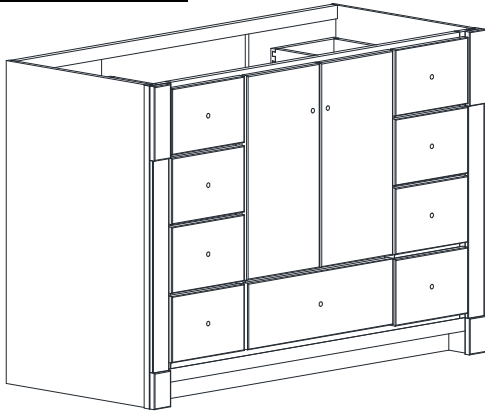

# VANITY SPECIFICATIONS

### Estate, Fireside, Heirloom, and Nottingham

Cabinet height is 33 1/2". All dimensions are shown in inches rounded up or down to the nearest 1/8".

Also available in 18" deep, depth does not include doors and drawer fronts which add 3/4".