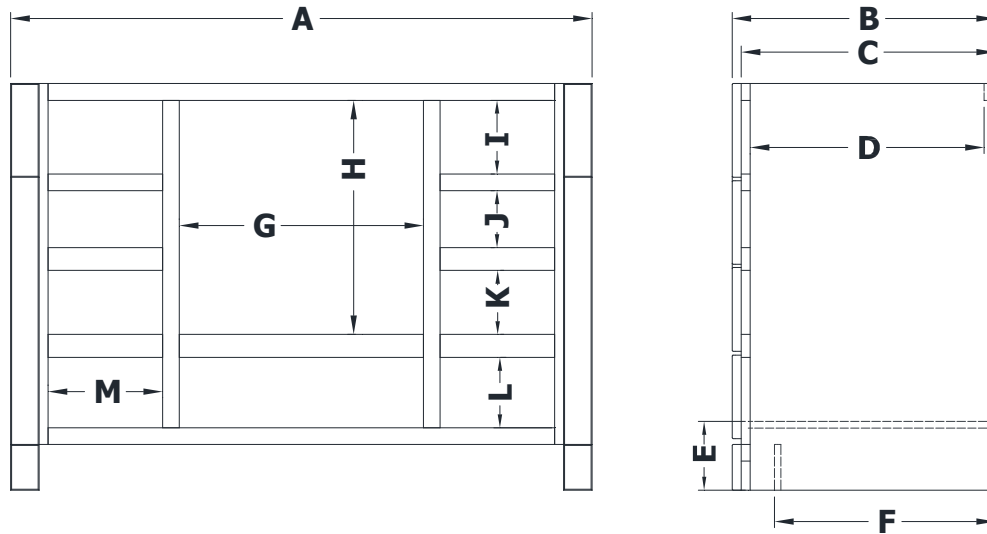

# VANITY SPECIFICATIONS

### Estate, Fireside, Heirloom, and Nottingham

Cabinet height is 33 1/2". All dimensions are shown in inches rounded up or down to the nearest 1/8".

Also available in 18" deep, depth does not include doors and drawer fronts which add 3/4".

Model	A	B	C	D	E	F	G	H	I	J	K	L	M
BE4821Q	48"	21 3/4"	21"	19 1/4"	5 3/4"	18 3/8"	20 1/4"	19 1/4"	6 1/8"	4 3/4"	5 1/4"	5 3/4"	9 3/8"
BE5421Q	54"	21 3/4"	21"	19 1/4"	5 3/4"	18 3/8"	23"	19 1/4"	6 1/8"	4 3/4"	5 1/4"	5 3/4"	11"
BE6021Q	60"	21 3/4"	21"	19 1/4"	5 3/4"	18 3/8"	25 3/8"	19 1/4"	6 1/8"	4 3/4"	5 1/4"	5 3/4"	12 1/8"