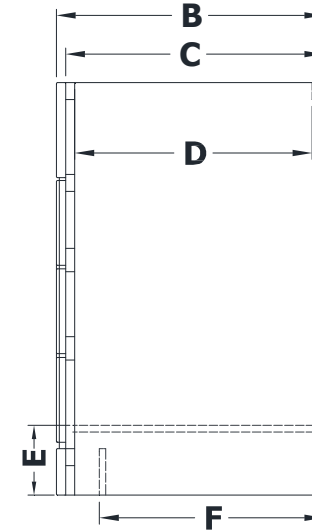

VANITY SPECIFICATIONS

Premier Molding Overlay Collections Estate, Fireside, Heirloom, and Nottingham

Cabinet height is 33 1/2". All dimensions are shown in inches rounded up or down to the nearest 1/8".
Also available in 18" deep, depth does not include doors and drawer fronts which add 3/4".

Model	A	B	C	D	E	F	G	H	I	J	K	L	M
BE4821N	48"	21 3/4"	21"	19 1/4"	5 3/4"	18 3/8"	20 1/4"	19"	6 1/8"	4 5/8"	5 1/4"	5 1/4"	9 3/8"