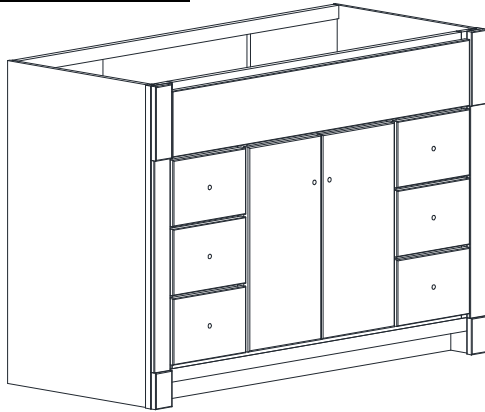

VANITY SPECIFICATIONS

Premier Molding Overlay Collections Estate, Fireside, Heirloom, and Nottingham

Cabinet height is 33 1/2". All dimensions are shown in inches rounded up or down to the nearest 1/8".
Also available in 18" deep, depth does not include doors and drawer fronts which add 3/4".

Model	A	B	C	D	E	F	G	H	I	J	K	L	M
BE4821N	48"	21 3/4"	21"	19 1/4"	5 3/4"	18 3/8"	20 1/4"	19"	6 1/8"	4 5/8"	5 1/4"	5 1/4"	9 3/8"