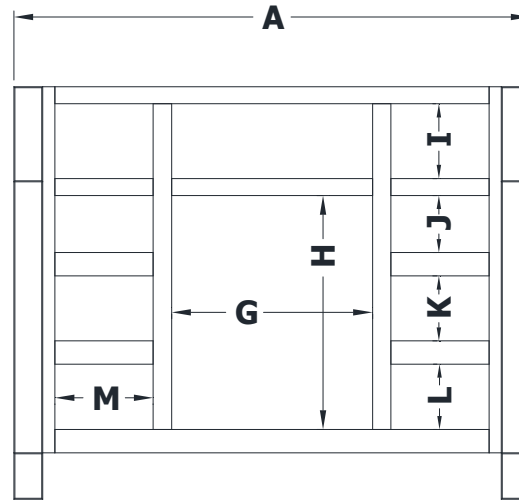

VANITY SPECIFICATIONS

Premier Molding Overlay Collections Estate, Fireside, Heirloom, and Nottingham

Cabinet height is 33 1/2". All dimensions are shown in inches rounded up or down to the nearest 1/8".
Also available in 18" deep, depth does not include doors and drawer fronts which add 3/4".

Model	A	B	C	D	E	F	G	H	I	J	K	L	M
BE4821N	48"	21 3/4"	21"	19 1/4"	5 3/4"	18 3/8"	20 1/4"	19"	6 1/8"	4 5/8"	5 1/4"	5 1/4"	9 3/8"