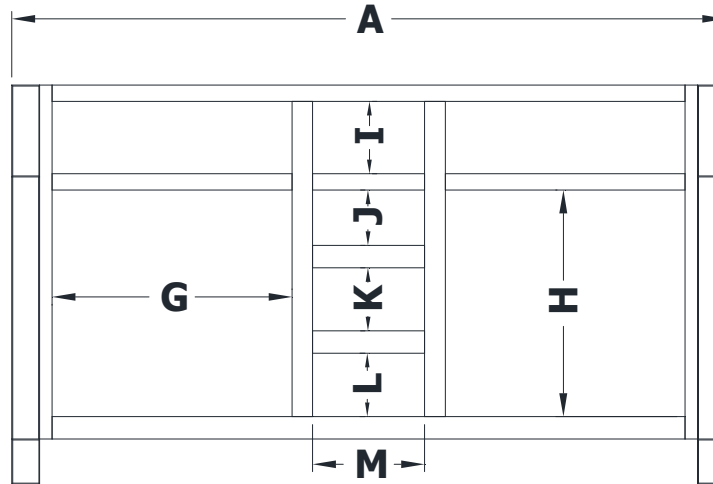

VANITY SPECIFICATIONS

Premier Molding Overlay Collections Estate, Fireside, Heirloom, and Nottingham

2 bowl 54" vanity bowl centers are 12" from each end. 2 bowl 60" vanity bowl centers are 13 1/2" from each end.

Cabinet height is 33 1/2". All dimensions are shown in inches rounded up or down to the nearest 1/8".

Also available in 18" deep, depth does not include doors and drawer fronts which add 3/4".

Model	A	B	C	D	E	F	G	H	I	J	K	L	M
BE5421M	54"	21 3/4"	21"	19 1/4"	5 3/4"	18 3/8"	17 1/8"	19 1/4"	6 1/8"	4 3/4"	5 1/4"	5 1/4"	9 3/8"
BE6021M	60"	21 3/4"	21"	19 1/4"	5 3/4"	18 3/8"	25 3/8"	19 1/4"	6 1/8"	4 3/4"	5 1/4"	5 1/4"	9 3/8"