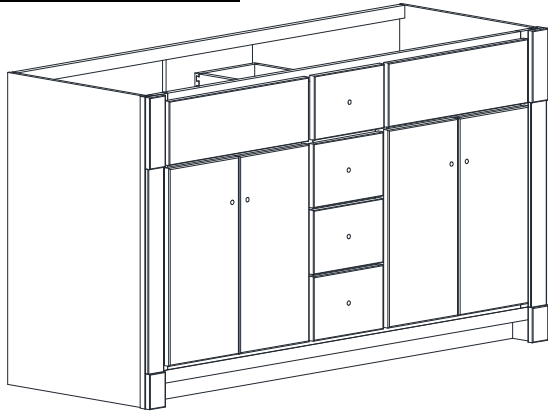

VANITY SPECIFICATIONS

Premier Molding Overlay Collections Estate, Fireside, Heirloom, and Nottingham

2 bowl 54" vanity bowl centers are 12" from each end. 2 bowl 60" vanity bowl centers are 13 1/2" from each end.

Cabinet height is 33 1/2". All dimensions are shown in inches rounded up or down to the nearest 1/8".

Also available in 18" deep, depth does not include doors and drawer fronts which add 3/4".

Model	A	B	C	D	E	F	G	H	I	J	K	L	M
BE5421M	54"	21 3/4"	21"	19 1/4"	5 3/4"	18 3/8"	17 1/8"	19 1/4"	6 1/8"	4 3/4"	5 1/4"	5 1/4"	9 3/8"
BE6021M	60"	21 3/4"	21"	19 1/4"	5 3/4"	18 3/8"	25 3/8"	19 1/4"	6 1/8"	4 3/4"	5 1/4"	5 1/4"	9 3/8"