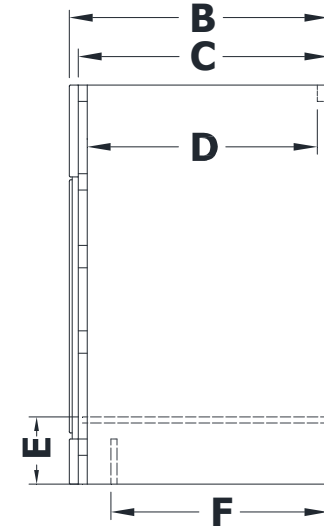

VANITY SPECIFICATIONS

Premier Molding Overlay Collections Estate, Fireside, Heirloom, and Nottingham

2 bowl 54" vanity bowl centers are 12" from each end. 2 bowl 60" vanity bowl centers are 13 1/2" from each end.

Cabinet height is 33 1/2". All dimensions are shown in inches rounded up or down to the nearest 1/8".

Also available in 18" deep, depth does not include doors and drawer fronts which add 3/4".

Model	A	B	C	D	E	F	G	H	I	J	K	L	M
BE5421M	54"	21 3/4"	21"	19 1/4"	5 3/4"	18 3/8"	17 1/8"	19 1/4"	6 1/8"	4 3/4"	5 1/4"	5 1/4"	9 3/8"
BE6021M	60"	21 3/4"	21"	19 1/4"	5 3/4"	18 3/8"	25 3/8"	19 1/4"	6 1/8"	4 3/4"	5 1/4"	5 1/4"	9 3/8"