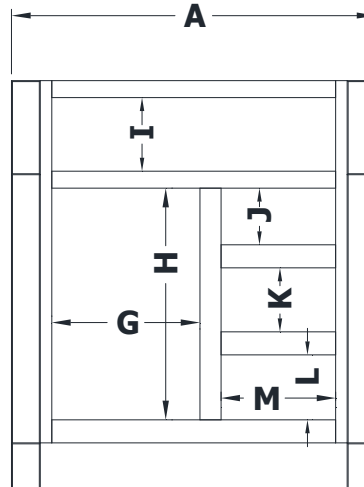

VANITY SPECIFICATIONS

Premier Molding Overlay Collections Estate, Fireside, Heirloom, and Nottingham

3D drawing shows drawer right. For drawer left, replace the "M" in position 7 of the model number with a "K".

Cabinet height is 33 1/2". All dimensions are shown in inches rounded up or down to the nearest 1/8".
Also available in 18" deep, depth does not include doors and drawer fronts which add 3/4".

Model	A	B	C	D	E	F	G	H	I	J	K	L	M
BE3621M	36"	21 3/4"	21"	19 1/4"	5 3/4"	18 3/8"	16 1/4"	19"	6 1/8"	4 5/8"	5 1/4"	5 1/4"	11"