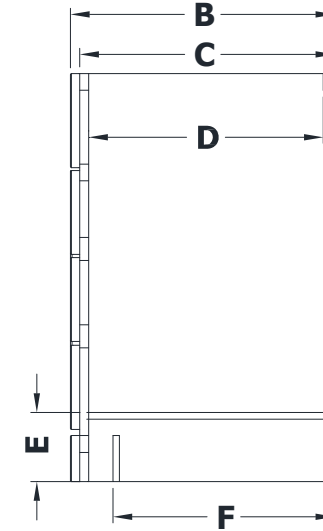

VANITY SPECIFICATIONS

Premier Molding Overlay Collections Estate, Fireside, Heirloom, and Nottingham

3D drawing shows drawer right. For drawer left, replace the "M" in position 7 of the model number with a "K".

Cabinet height is 33 1/2". All dimensions are shown in inches rounded up or down to the nearest 1/8".
Also available in 18" deep, depth does not include doors and drawer fronts which add 3/4".

Model	A	B	C	D	E	F	G	H	I	J	K	L	M
BE3621M	36"	21 3/4"	21"	19 1/4"	5 3/4"	18 3/8"	16 1/4"	19"	6 1/8"	4 5/8"	5 1/4"	5 1/4"	11"