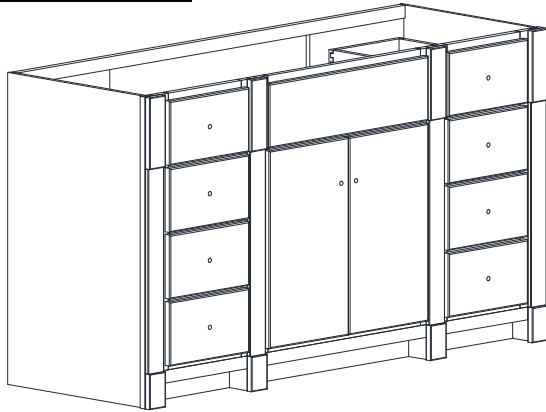

VANITY SPECIFICATIONS

Premier Molding Overlay Collections Estate, Fireside, Heirloom, and Nottingham

Cabinet height is 33 1/2". All dimensions are shown in inches rounded up or down to the nearest 1/8".

Also available in 18" deep, depth does not include doors and drawer fronts which add 3/4".

Model	A	B	C	D	E	F	G	H	I	J	K	L	M
BE4821F	48"	21 3/4"	21"	19 1/4"	5 3/4"	18 3/8"	17 1/8"	19"	6 1/8"	4 3/4"	5 1/4"	5 1/4"	8"
BE5421F	54"	21 3/4"	21"	19 1/4"	5 3/4"	18 3/8"	17 1/8"	19"	6 1/8"	4 3/4"	5 1/4"	5 1/4"	11"
BE6021F	60"	21 3/4"	21"	19 1/4"	5 3/4"	18 3/8"	23"	19"	6 1/8"	4 3/4"	5 1/4"	5 1/4"	11"