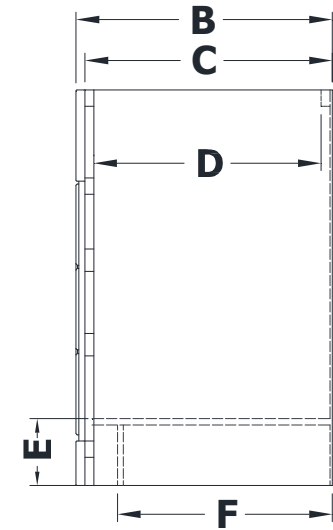

VANITY SPECIFICATIONS

Premier Molding Overlay Collections Estate, Fireside, Heirloom, and Nottingham

Cabinet height is 33 1/2". All dimensions are shown in inches rounded up or down to the nearest 1/8".

Also available in 18" deep, depth does not include doors and drawer fronts which add 3/4".

Model	A	B	C	D	E	F	G	H	I	J	K	L	M
BE4821F	48"	21 3/4"	21"	19 1/4"	5 3/4"	18 3/8"	17 1/8"	19"	6 1/8"	4 3/4"	5 1/4"	5 1/4"	8"
BE5421F	54"	21 3/4"	21"	19 1/4"	5 3/4"	18 3/8"	17 1/8"	19"	6 1/8"	4 3/4"	5 1/4"	5 1/4"	11"
BE6021F	60"	21 3/4"	21"	19 1/4"	5 3/4"	18 3/8"	23"	19"	6 1/8"	4 3/4"	5 1/4"	5 1/4"	11"