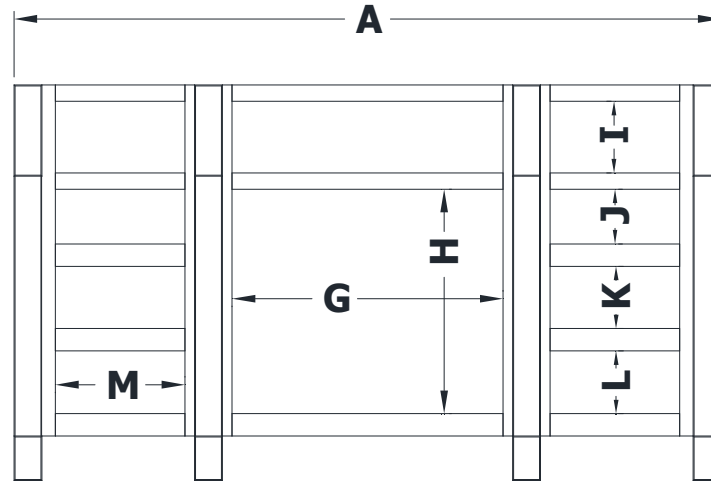

VANITY SPECIFICATIONS

Premier Molding Overlay Collections Estate, Fireside, Heirloom, and Nottingham

Cabinet height is 33 1/2". All dimensions are shown in inches rounded up or down to the nearest 1/8".

Also available in 18" deep, depth does not include doors and drawer fronts which add 3/4".

Model	A	B	C	D	E	F	G	H	I	J	K	L	M
BE4821F	48"	21 3/4"	21"	19 1/4"	5 3/4"	18 3/8"	17 1/8"	19"	6 1/8"	4 3/4"	5 1/4"	5 1/4"	8"
BE5421F	54"	21 3/4"	21"	19 1/4"	5 3/4"	18 3/8"	17 1/8"	19"	6 1/8"	4 3/4"	5 1/4"	5 1/4"	11"
BE6021F	60"	21 3/4"	21"	19 1/4"	5 3/4"	18 3/8"	23"	19"	6 1/8"	4 3/4"	5 1/4"	5 1/4"	11"