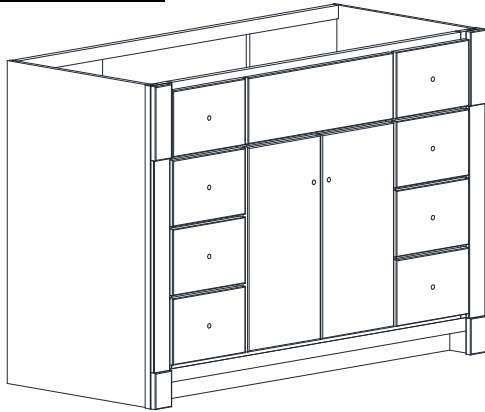

VANITY SPECIFICATIONS

Premier Molding Overlay Collections Estate, Fireside, Heirloom, and Nottingham

Cabinet height is 33 1/2". All dimensions are shown in inches rounded up or down to the nearest 1/8".
Also available in 18" deep, depth does not include doors and drawer fronts which add 3/4".