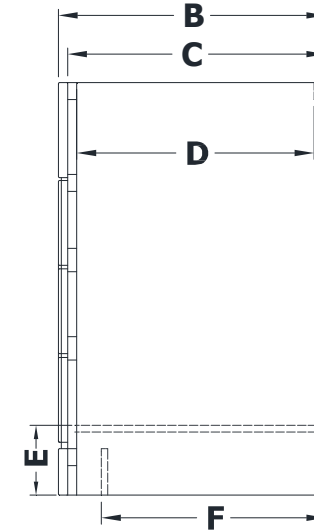

VANITY SPECIFICATIONS

Premier Molding Overlay Collections Estate, Fireside, Heirloom, and Nottingham

Cabinet height is 33 1/2". All dimensions are shown in inches rounded up or down to the nearest 1/8".
Also available in 18" deep, depth does not include doors and drawer fronts which add 3/4".

Model	A	B	C	D	E	F	G	H	I	J	K	L	M
BE4821E	48"	21 3/4"	21"	19 1/4"	5 3/4"	18 3/8"	20 1/4"	19"	6 1/8"	4 5/8"	5 1/4"	5 1/4"	9 3/8"
BE5421E	54"	21 3/4"	21"	19 1/4"	5 3/4"	18 3/8"	23"	19"	6 1/8"	4 5/8"	5 1/4"	5 1/4"	11"
BE6021E	60"	21 3/4"	21"	19 1/4"	5 3/4"	18 3/8"	25 3/8"	19"	6 1/8"	4 5/8"	5 1/4"	5 1/4"	12 1/8"