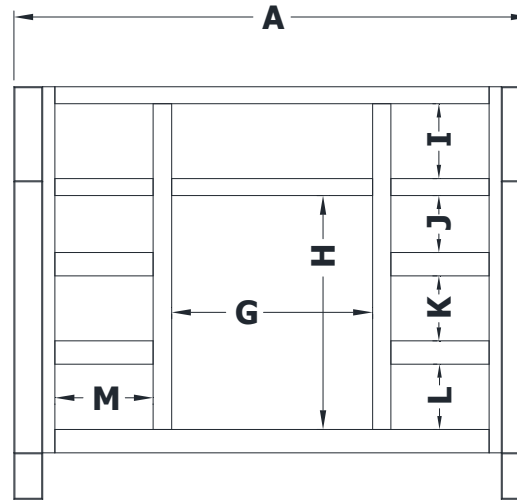

VANITY SPECIFICATIONS

Premier Molding Overlay Collections Estate, Fireside, Heirloom, and Nottingham

Cabinet height is 33 1/2". All dimensions are shown in inches rounded up or down to the nearest 1/8".
Also available in 18" deep, depth does not include doors and drawer fronts which add 3/4".

Model	A	B	C	D	E	F	G	H	I	J	K	L	M
BE4821E	48"	21 3/4"	21"	19 1/4"	5 3/4"	18 3/8"	20 1/4"	19"	6 1/8"	4 5/8"	5 1/4"	5 1/4"	9 3/8"
BE5421E	54"	21 3/4"	21"	19 1/4"	5 3/4"	18 3/8"	23"	19"	6 1/8"	4 5/8"	5 1/4"	5 1/4"	11"
BE6021E	60"	21 3/4"	21"	19 1/4"	5 3/4"	18 3/8"	25 3/8"	19"	6 1/8"	4 5/8"	5 1/4"	5 1/4"	12 1/8"